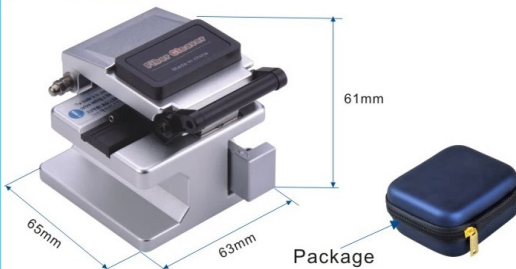

LW-3247

Fiber Cleaver

Item No	Description
LW-3247	Fiber Cleaver
⊙ Fiber type: Single tube fiber and ribbon fiber ⊙ Cleaver length: 5-30mm ⊙ Cleaver angle: 0.5° ⊙ Size: 61(H)x63(W)x65(D)