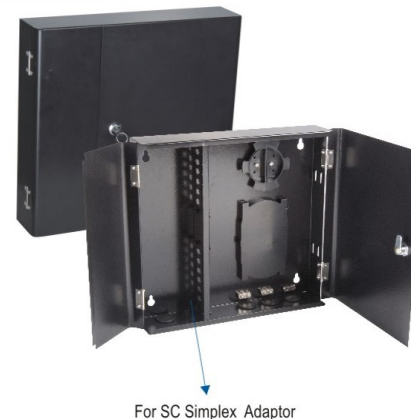

LW-3227

4C FTTH Metal Box

Item No	Description
LW-3227A-4C	For 4PCS SC Simplex Adaptor
◎Size:140x105x30mm	

LW-3228

8C FTTH Metal Box

Item No	Description
LW-3228A-8C	For 8PCS SC Simplex Adaptor

LW-3229

16C FTTH Metal Box

Item No	Description
LW-3229A-16C	For 16PCS SC Simplex Adaptor
◎Size:220x200x40mm	

LW-3038

12Core(24) Fiber Optic Box(Wall-Mount Type)

Item No	Description
LW-3038A-S-SC	12C Box With Panel For 12Pcs Simplex SC Adaptor
LW-3038A-D-SC	12C Box With Panel For 6Pcs Duplex SC Adaptor
LW-3038B-S-SC	24C Box With Panel For 24Pcs Simplex SC Adaptor
LW-3038B-D-SC	24C Box With Panel For 12Pcs Duplex SC Adaptor
◎ Colour: Light Grey	
◎ 12Core Box Size:275(W)x225(H)x55(D)mm	
◎ 24Core Box Size:265(W)x254(H)x65(D)mm	

LW-3450

Fiber Optic Metal Box(Wall Mount Type)

Item No	Description
LW-3450-12C	12core(With Panel For 12Pcs SC Adaptor)
LW-3450-24C	24core(With Panel For 24Pcs SC Adaptor)
◎Size:392(W)x289(H)x56(D)mm	

LW-3451

Fiber Optic Metal Box(Wall Mount Type)

Item No	Description
LW-3451-24C	24core(With Panel For 24Pcs SC Simplex Adaptor)
◎Size:370(W)x350(H)x80(D)mm	

LW-3157

FTTH Metal Box (Outdoor)

Item No	Description
LW-3157A-24C	For 24C FTTH Cable 410(W) x 450(H) x 90(D)mm
LW-3157B-48C	For 48C FTTH Cable 410(W) x 450(H) x 160(D)mm
LW-3157C-72C	For 72C FTTH Cable 410(W) x 450(H) x 160(D)mm
◎ With 3Pcs PG13.5 Cable Gland	
◎ With 4Pcs Metal Mounting to fix on the wall	
◎ To Output 24 or 48 or 72Pcs Branch FTTH Cable (Our Item No:LW-3050J)