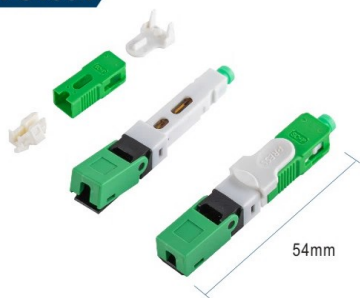

LW-3109Y

SC Fiber Optic Fast Connector

Item No	Description
LW-3109Y-UPC	SC Fiber Optic Fast Connector
LW-3109Y-APC	SC Fiber Optic Fast Connector

- ◎Suit For 2.0X3.0mm FTTH Cable(LW-3050J)
- ◎Packing List:10PCS/Package,150PCS/Inner Box,1800PCS/CTN