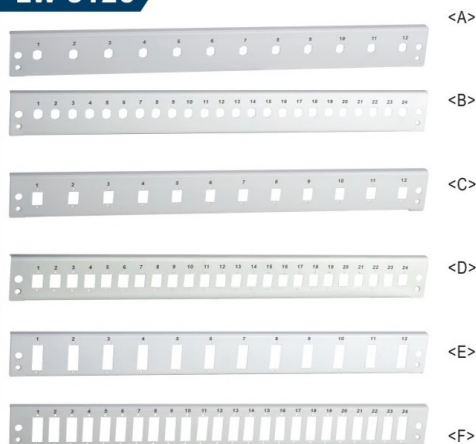

LW-3126

Front Panel For LW-3125

Item No	Description
LW-3126A	12Pcs ST Front Panel For LW-3125
LW-3126B	24Pcs ST Front Panel For LW-3125
LW-3126C	12Pcs SC Simplex Front Panel For LW-3125
LW-3126D	24Pcs SC Simplex Front Panel For LW-3125
LW-3126E	12Pcs SC Duplex Front Panel For LW-3125
LW-3126F	24Pcs SC Duplex Front Panel For LW-3125

- ⊙ Colour: **Light Grey(RAL7035)** or **Black**
- ⊙ Above front panel are for LW-3125(LW-3124)
- ⊙ V shape entry plate optional, if you need addition V shape entry, please indicate when you order