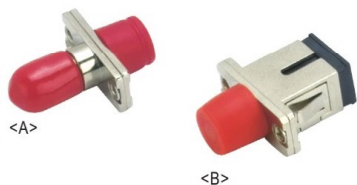

LW-3000

Fiber Optic Adaptor

Item No	Description
LW-3000A	ST to FC Adaptor
LW-3000B	SC to FC Adaptor
LW-3000C	ST to SC Adaptor