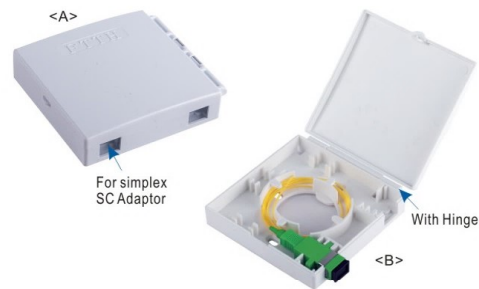

2C FTTH Box

Item No	Description
LW-3064A	2 Cores FTTH Box without SC Adaptor(Empty)
LW-3064B	2 Cores FTTH Box with 1PC SC/APC Adaptor and 1M Pigtail

©Size:86x86x22mm

LW-3135

FTTH Cable Holder
A:Close type
B:Open type
©For FTTH Cable Installation Use

LW-3473

FTTH Cable Holder
A:Metal type
B:Plastic type
©For FTTH Cable Installation Use

LW-3474

2C FTTH Box

Item No	Description
LW-3474A	2 Cores FTTH Box without SC Adaptor(Empty)
LW-3474B	2 Cores FTTH Box with 1PC SC/APC Adaptor and 1M Pigtail