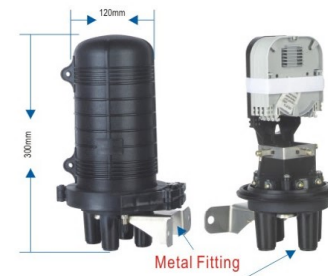

Fiber Optic Splice Closure

LW-08V3

Heat Shrinkable Tube Type

LW-08VM3