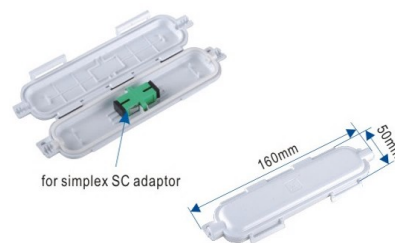

LW-3437

1 Core Fiber optical cable Splicing Protector Box

Item No	Description
LW-3437	1 Core Fiber optical cable Splicing Protector Box

©Size:160x50mm
©For simplex SC adaptor