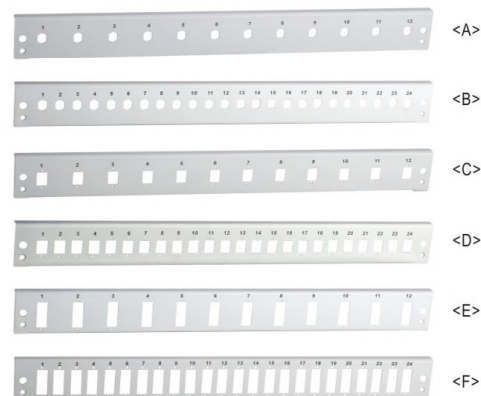

LW-3416

Front Panel For LW-3314

Item No	Description
LW-3416A	12Pcs ST Front Panel For LW-3314
LW-3416B	24Pcs ST Front Panel For LW-3314
LW-3416C	12Pcs SC Simplex Front Panel For LW-3314
LW-3416D	24Pcs SC Simplex Front Panel For LW-3314
LW-3416E	12Pcs SC Duplex Front Panel For LW-3314
LW-3416F	24Pcs SC Duplex Front Panel For LW-3314

- ⊙ Colour: Light Grey(RAL7035) or Black
- ⊙ Above front panel are for LW-3314
- ⊙ **Above front panel is easy to change for LW-3314**
- ⊙ You can order LW-3126 By seperately for LW-3314