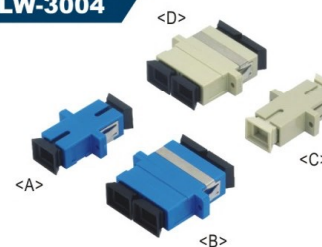

LW-3004

SC Fiber Optic Adaptor

Item No	Description
LW-3004A-SM-S	SC SM Simplex Adaptor
LW-3004B-SM-D	SC SM Duplex Adaptor
LW-3004C-MM-S	SC MM Simplex Adaptor
LW-3004D-MM-D	SC MM Duplex Adaptor