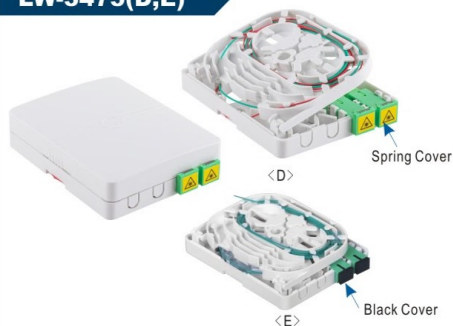

LW-3477B

2 Cores FTTH BOX(Empty)

Item No	Description
LW-3477B	2 Cores FTTH Box without SC Adaptor

◎Size:115x86x24mm
◎Box Suitable for 1PC SC Duplex Adaptor

LW-3475(D,E)

2C FTTH Box(With 2PC SC Adaptor and Pigtail)