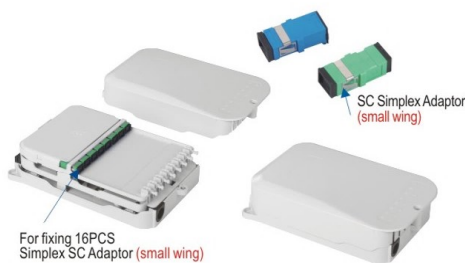

LW-3463

16 Cores Outdoor FTTH BOX

Item No	Description
LW-3463	16 Cores FTTH BOX without SC Adaptor

◎Size:220(L) x140(W) x55(H)mm
◎The FTTH Box without SC adaptor
◎If you need SC adaptor to be installed we can do AS per request
◎Box is only Suitable for SC Simplex Adaptor (small wing)