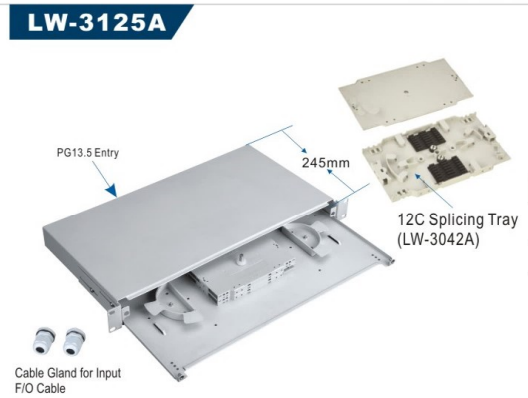

24C Fiber Optic Patch Panel

Item No	Description
LW-3125A	Without Front Panel For Adaptor

- Colour: Light Grey(RAL7035) or Black
- Patch Panel with 2PCS of Splicing Tray(LW-3042A)
- LW-3125 is Same as LW-3124(Without Front Panel)
- With 2PCS PG13.5 cable gland and 6PCS cable tie