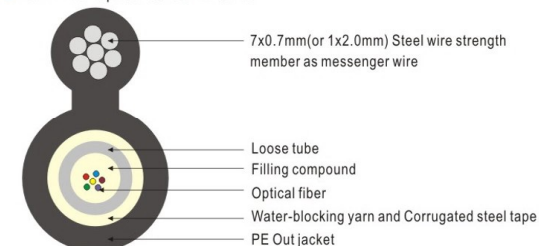

© LW-3050C is Non-metal Type

LW-3050L

GYXTC8S Optical Fiber Cable

Order information

Core of fiber	4C,6C,8C,12C
type of fiber	9/125 μ m,50/125 μ m,62.5/125 μ m
Packing	1KM/Reel,2KM/Reel,3KM/Reel as usual

©Max. Fiber Optical Cores:12 Cores