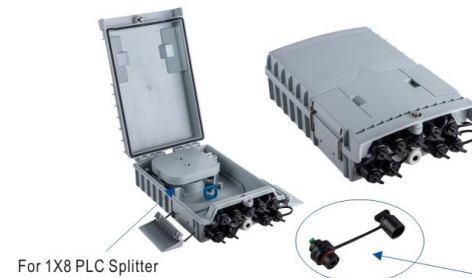

LW-3240

FTTH BOX

Item No	Description
WT-3240	For 6PCS SC Duplex Adaptor

- Size: 265X195X60mm
- Box Suitable for SC Duplex Adaptor
- Waterproof: IP65
- Without SC Adaptor

LW-3478

8C Fiber Optic Outdoor FTTH Box