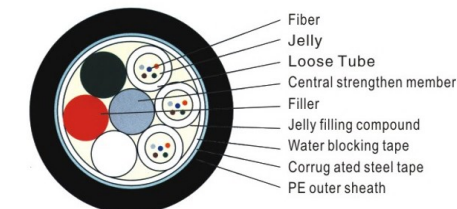

GYTS TYPE FIBER OPTICAL CABLE

Order information:

Core of fiber	4C, 8C, 12C, 24C, ... 48C, ... 96C, ... 144C
Type of fiber	9/125 μ m, 50/125 μ m, 62.5/125 μ m
Packing	1KM/Reel, 2KM/Reel, 3KM/Reel as usual