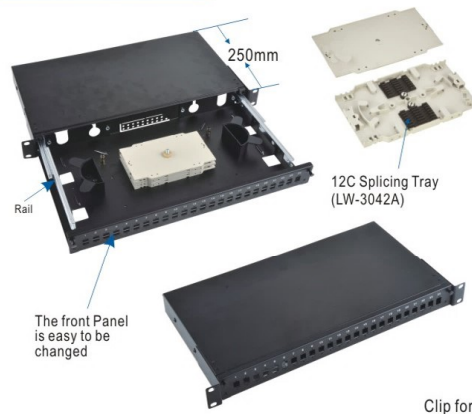

LW-3314(A,C,D)

24Cores F/O Patch Panel

Item No	Description
LW-3314A	With Panel for 24pcs ST Aaptor
LW-3314C	With Panel for 24pcs SC Aaptor
LW-3314D	With Panel For 12Pcs Duplex SC Adaptor

- ⊙ Colour: **Black** or **Light Grey** (Please Mark the Colour when Order)
- ⊙ The Body of panel is easy to be pulled and pushed
- ⊙ Patch Panel with 2PCS of 12C Splicing Tray(LW-3042A)
- ⊙ With 2PCS PG13.5 cable gland and 6PCS cable tie