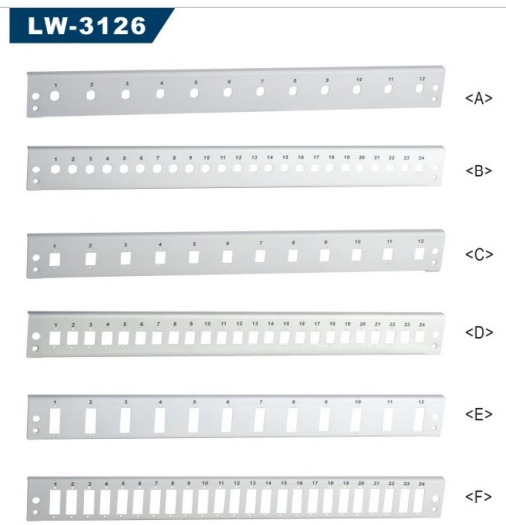

Front Panel For LW-3125

Item No	Description
LW-3126A	12Pcs ST Front Panel For LW-3125
LW-3126B	24Pcs ST Front Panel For LW-3125
LW-3126C	12Pcs SC Simplex Front Panel For LW-3125
LW-3126D	24Pcs SC Simplex Front Panel For LW-3125
LW-3126E	12Pcs SC Duplex Front Panel For LW-3125
LW-3126F	24Pcs SC Duplex Front Panel For LW-3125

- Colour: Light Grey(RAL7035) or Black
- Above front panel are for LW-3125(LW-3124)
- V shape entry plate optional, if you need addition V shape entry, please indicate when you order