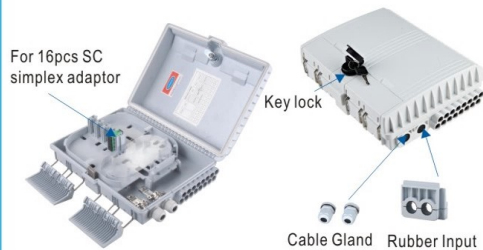

LW-3170-SC

16 Cores Outdoor FTTH BOX For SC adaptor

Item No	Description
LW-3170-SC-R	16 Cores FTTH Box(Rubber Input)
LW-3170-SC-G	16 Cores FTTH Box(Cable Gland)

- ⊙ Size:320x235x95mm
- ⊙ without SC adaptor
- ⊙ Waterproof :IP65