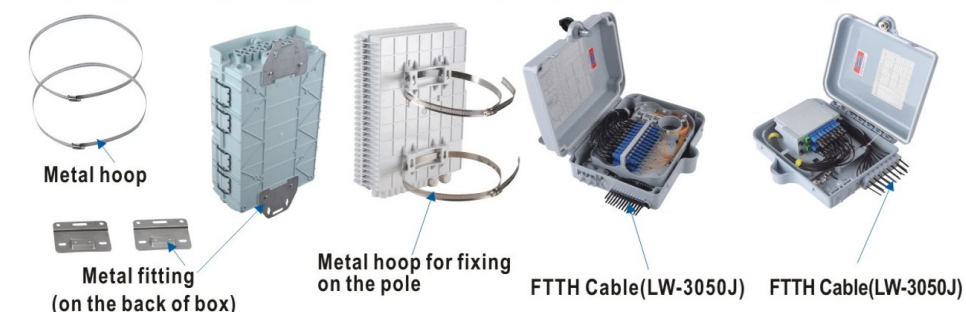

Install illustration For Outdoor FTTH Box

If you need the FTTH Box to be fixed on the pole, We can additional metal hoop and metal fitting, please indicate when you order