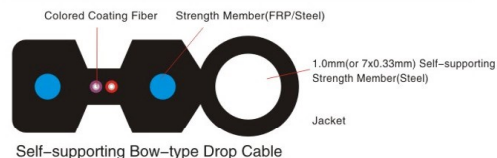

Self-Supporting FTTH Cable

Order information:

Core of fiber	2C(9/125um)
Type of fiber	G657A1
Packing	1KM/Reel,2KM/Reel,as usual