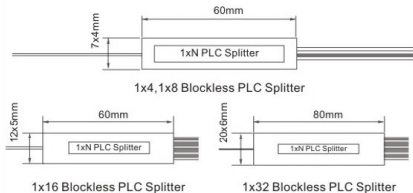

◎ Input/output fiber diameter: 0.9mm

◎ Input fiber length: 1m or as per customer's request

◎ Output fiber length: 1m or as per customer's request

LW-3074

PLC Splitter Module

Item No	Description
LW-3074A	1xN SC UPC Connector type (N=4, 8, 16, 32)
LW-3074B	1xN LC UPC Connector type (N=4, 8, 16, 32)