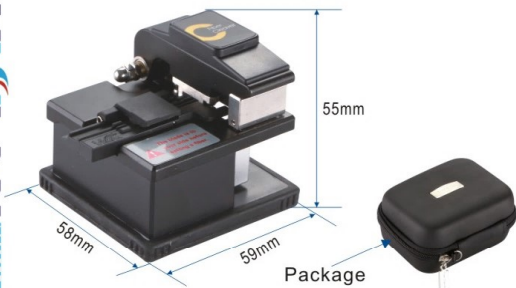

LW-3428

Fiber Cleaver

Item No	Description
LW-3428	Fiber Cleaver
⊙ Fiber type: Single tube fiber and ribbon fiber ⊙ Cleaver length: 5-30mm ⊙ Cleaver angle: 0.5° ⊙ Size: 55(H)x59(W)x58(D)