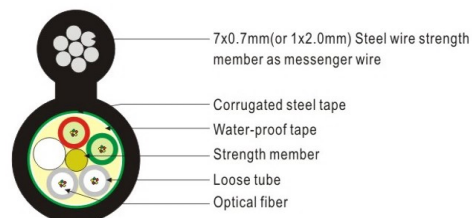

© Please Note the Colour of Jacket:Black or Blue

LW-3050K

GYTC8S Optical Cable

Order information

Core of fiber	4C,8C,12C,24C,...48C,...96C,...144C
Type of fiber	9/125 μ m,50/125 μ m,62.5/125 μ m
Packing	1KM/Reel,2KM/Reel,3KM/Reel as usual