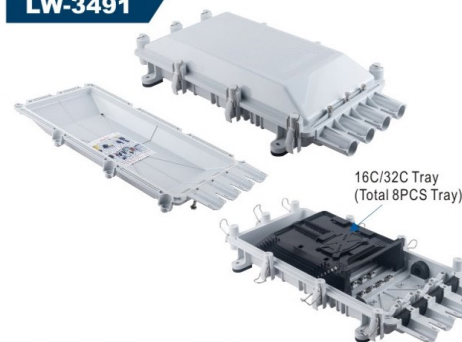

8C/16C Tray(Total 8PCS Tray)

LW-3491

128C/256C Fiber Optic Outdoor FTTH Box

Item No	Description
LW-3491	With 8pcs 16C/32C Tray

⊙Size:550(L) x 270(W) x 100(H)mm
⊙With 8pcs 16C/32C splicing tray

16C/32C Tray (Total 8PCS Tray)

LW-3464-32C