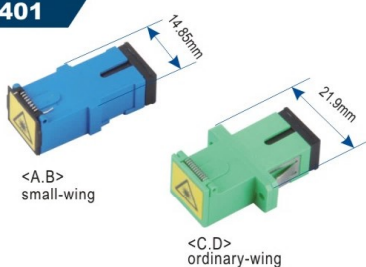

LW-3401

Simplex SC adaptor with Spring Dust Cover

Item No	Description
LW-3401A-UPC-S	UPC Simplex SC adaptor (small-wing)
LW-3401B-APC-S	APC Simplex SC adaptor (small-wing)
LW-3401C-UPC-S	UPC Simplex SC adaptor (ordinary-wing)
LW-3401D-APC-S	APC Simplex SC adaptor (ordinary-wing)