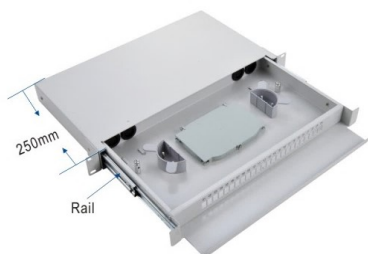

LW-3316

24Cores F/O Patch Panel

Item No	Description
LW-3316A	With Panel For 24Pcs Simplex SC Adaptor
LW-3316B	With Panel For 24Pcs ST Adaptor

© Colour: **Light Grey (RAL7035)** or **Black**