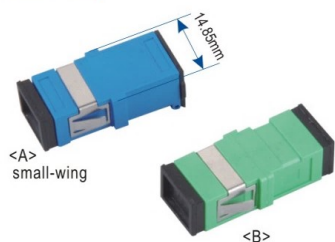

LW-3402

Simplex SC adaptor With Small-wing

Item No	Description
LW-3402A-UPC-S	UPC Simplex SC adaptor (small-wing)
LW-3402B-APC-S	APC Simplex SC adaptor (small-wing)