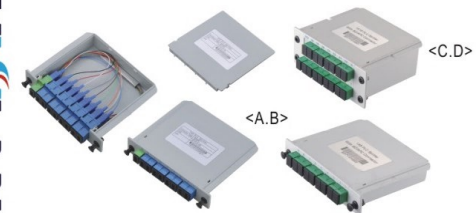

LW-3242

PLC Splitter Tray SC Type

Item No	Description
LW-3242A	1x8 PLC Splitter Type(SC UPC Type)
LW-3242B	1x8 PLC Splitter Type(SC APC Type)
LW-3242C	1x16 PLC Splitter Type(SC UPC Type)
LW-3242D	1x16 PLC Splitter Type(SC APC Type)

◎ 1x4 PLC splitter is available

LW-3073