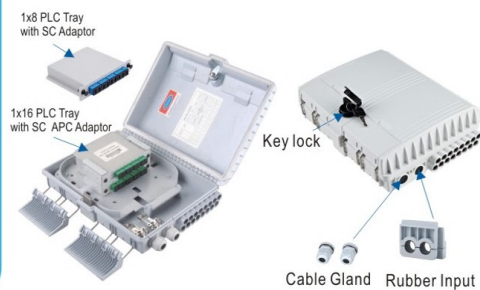

LW-3170-PLC

FTTH OUTDOOR BOX FOR PLC

Item No	Description
LW-3170-PLC-R	FTTH Box For PLC (Rubber Input)
LW-3170-PLC-G	FTTH Box For PLC (Cable Gland)

- ⊙ Size:320x235x95mm
- ⊙ Waterproof :IP65
- ⊙ Without PLC