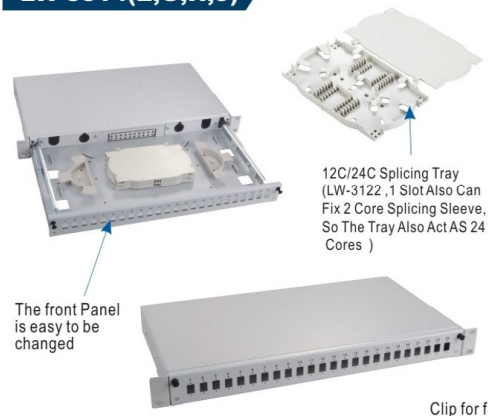

LW-3314(E,G,H,J)

24Cores F/O Patch Panel

Item No	Description
LW-3314E	With Panel for 24pcs ST Aaptor
LW-3314G	With Panel for 24pcs SC Aaptor
LW-3314H	With Panel For 12pcs Duplex SC Adaptor
LW-3314J	With Panel For 24pcs Duplex SC Adaptor

- ⊙ Colour: **Black** or **Light Grey** (Please Mark the Colour when Order)
- ⊙ The Body of panel is easy to be pulled and pushed
- ⊙ Patch Panel with 2PCS of 12C Splicing Tray(LW-3122)
- ⊙ With 2PCS PG13.5 cable gland and 6PCS cable tie