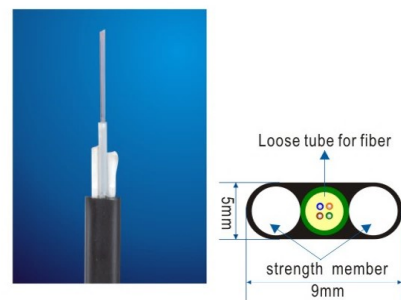

LW-3050T

Fiber Optical Flat Cable

Order information:

Core of fiber	2C, 4C, 6C, 8C, 12C
type of fiber	9/125 μ m(652D or 6571A)
Packing	2KM/Reel, 3KM/Reel as usual

© Size of Outer Jacket: 5x9mm (PE jacket)