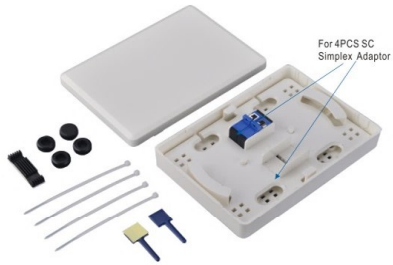

LW-3119

4 Cores Outdoor FTTH BOX

Item No	Description
LW-3119	4 Cores FTTH Box Without SC Adaptor

© Size:200X102X40mm
© Box Suitable for 4PCS SC Simplex Adaptor

LW-3065

FTTH BOX

Item No	Description
LW-3065-4C	4 Cores FTTH Box Without SC Adaptor (Size:150X110X30mm)
LW-3065-8C	8 Cores FTTH Box Without SC Adaptor (Size:205X110X30mm)

© Box Suitable for SC Simplex Adaptor

LW-3194

4 Cores FTTH BOX

Item No	Description
LW-3194	4 Cores FTTH Box Without SC Adaptor

- Size: 160x110x30mm
- Box Suitable for 4PCS SC Simplex Adaptor

LW-3195

12 Cores FTTH BOX