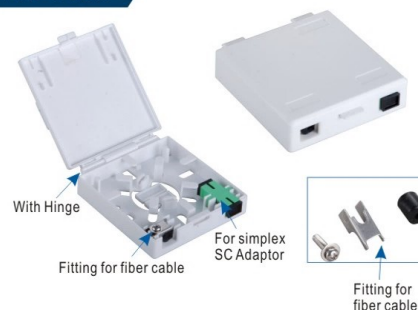

LW-3473

FTTH Cable Holder
A:Metal type
B:Plastic type
©For FTTH Cable Installation Use

LW-3474

2C FTTH Box

Item No	Description
LW-3474A	2 Cores FTTH Box without SC Adaptor(Empty)
LW-3474B	2 Cores FTTH Box with 1PC SC/APC Adaptor and 1M Pigtail

©Size:86x86x22mm

LW-3133

FTTH Cable Clip
©For FTTH Cable Installation Use

LW-3318

1 CORE Fiber optical cable splicing protector

LW-3193

2C FTTH Box

Item No	Description
LW-3193A	With Fitting for fiber cable
LW-3193B	Without Fitting for fiber cable

©Size:86x86x22mm
©If you need the box with SC simplex adaptor,please indicate when you order

LW-3320

2 CORE Fiber optical cable splicing protect box

LW-3321

3 CORE Fiber optical cable splicing protect box