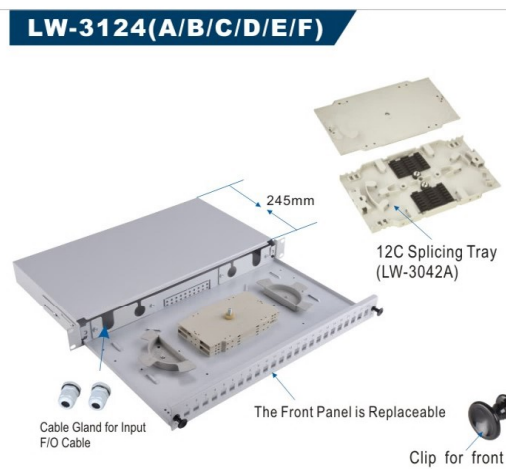

24C Fiber Optic Patch Panel

Item No	Description
LW-3124A	With Front Panel For 12Pcs ST Adaptor
LW-3124B	With Front Panel For 24Pcs ST Adaptor
LW-3124C	With Front Panel For 12Pcs SC Simplex Adaptor
LW-3124D	With Front Panel For 24Pcs SC Simplex Adaptor
LW-3124E	With Front Panel For 12Pcs SC Duplex Adaptor
LW-3124F	With Front Panel For 24Pcs SC Duplex Adaptor

- Colour: Light Grey(RAL7035) or Black
- Patch Panel with 2PCS of Splicing Tray(LW-3042A)
- With 2PCS PG13.5 cable gland and 6PCS cable tie