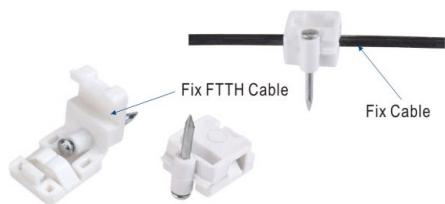

LW-3473

FTTH Cable Holder
A:Metal type
B:Plastic type
©For FTTH Cable Installation Use

LW-3474

2C FTTH Box

Item No	Description
LW-3474A	2 Cores FTTH Box without SC Adaptor(Empty)
LW-3474B	2 Cores FTTH Box with 1PC SC/APC Adaptor and 1M Pigtail

©Size:86x86x22mm

LW-3133

FTTH Cable Clip
©For FTTH Cable Installation Use

LW-3318

1 CORE Fiber optical cable splicing protector

LW-3193

2C FTTH Box

Item No	Description
LW-3193A	With Fitting for fiber cable
LW-3193B	Without Fitting for fiber cable