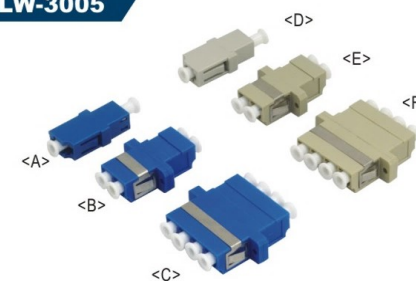

LW-3005

LC Fiber Optic Adaptor

Item No	Description
WT-3005A-SM-S	LC SM Simplex Adaptor
WT-3005B-SM-D	LC SM Duplex Adaptor
WT-3005C-SM-F	LC SM Fourfold Adaptor
WT-3005D-MM-S	LC MM Simplex Adaptor
WT-3005E-MM-D	LC MM Duplex Adaptor
WT-3005F-MM-F	LC MM Fourfold Adaptor