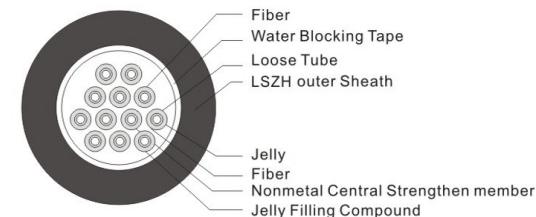

Order information:

Core of fiber	4C,6C,8C,12C
type of fiber	9/125 μ m,50/125 μ m,62.5/125 μ m
type of Jacket	LSZH
Packing	1KM/Reel,2KM/Reel,3KM/Reel as usual

© Please Note the Colour of Jacket:Black or Blue