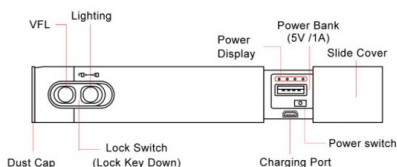

LW-3496

Rechargeable Visual Fault Locator

Item No	Description
LW-3496	10mW output
⊙ Lithium battery 3.7V/1800mAh (6.6Wh) ⊙ Lighting LED (4 LED 50mW) ⊙ Power bank output 5V/1A ,with power display led ⊙ Finding the breakpoint,poor connections,bending or cracking in fiber optic cables. ⊙ Optical Connector:2.5mm universal connector ⊙ Power Supply:2 AA batteries ⊙ 10mw Output(Testing Distance 8-12KM) is Available	

LW-3145

Pentype Visual Fault Locator

Item No	Description
LW-3145-5mw	5mw Output(Testing Distance 5-8KM)
LW-3145-10mw	10mw Output(Testing Distance 8-12KM)
⊙ Finding the breakpoint,poor connections,bending or cracking in fiber optic cables. ⊙ Optical Connector:2.5mm universal connector ⊙ Power Supply:2 AA batteries ⊙ 10mw Output(Testing Distance 8-12KM) is Available	

LW-3146

Pentype Visual Fault Locator

Item No	Description
LW-3146-5mw	5mw Output(Testing Distance 5-8KM)
LW-3146-10mw	10mw Output(Testing Distance 8-12KM)
⊙ With Turning Protector for Switch To Avoid Mistaken Action on Switch ⊙ Central Wavelength:650nm ± 10nm ⊙ Optical Connector:2.5mm universal connector ⊙ Power Supply:2 AA batteries ⊙ 10mw Output(Testing Distance 8-12KM) is Available	

LW-3143

Pen type Visual Fault Locator

Item No	Description
LW-3143-5mw	5mw Output(Testing Distance 5-8KM)
LW-3143-10mw	10mw Output(Testing Distance 8-12KM)
⊙ Finding the breakpoint,poor connections,bending or cracking in fiber optic cables. ⊙ Optical Connector:2.5mm universal connector ⊙ Power Supply:2 AA batteries	

LW-3425

Visual Fault Locator