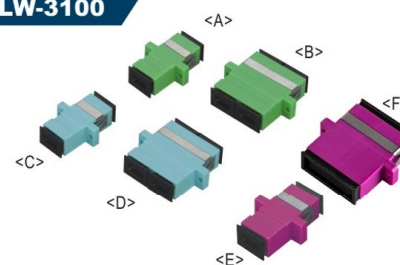

LW-3100

SC Fiber Optic Adaptor

Item No	Description
LW-3100A-APC-S	SC APC Simplex Adaptor
LW-3100B-APC-D	SC APC Duplex Adaptor
LW-3100C-OM3-S	SC OM3 Simplex Adaptor
LW-3100D-OM3-D	SC OM3 Duplex Adaptor
LW-3100E-OM4-S	SC OM4 Simplex Adaptor
LW-3100F-OM4-D	SC OM4 Duplex Adaptor