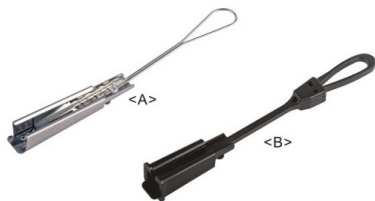

2C FTTH Box

Item No	Description
LW-3064A	2 Cores FTTH Box without SC Adaptor(Empty)
LW-3064B	2 Cores FTTH Box with 1PC SC/APC Adaptor and 1M Pigtail

©Size:86x86x22mm

LW-3135

FTTH Cable Holder
A:Close type
B:Open type
©For FTTH Cable Installation Use

LW-3473

FTTH Cable Holder
A:Metal type
B:Plastic type
©For FTTH Cable Installation Use

LW-3474

2C FTTH Box

Item No	Description
LW-3474A	2 Cores FTTH Box without SC Adaptor(Empty)
LW-3474B	2 Cores FTTH Box with 1PC SC/APC Adaptor and 1M Pigtail