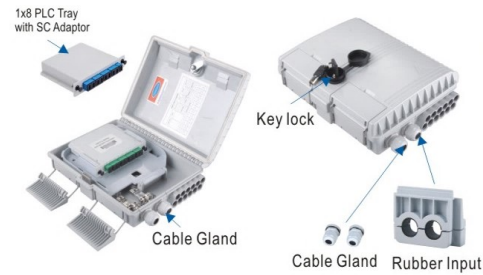

LW-3407-PLC

FTTH OUTDOOR BOX FOR PLC

Item No	Description
LW-3407-PLC-R	FTTH Box For PLC (Rubber Input)
LW-3407-PLC-G	FTTH Box For PLC (Cable Gland)

- ⊙ Size:250x200x80mm
- ⊙ Waterproof :IP65
- ⊙ Without PLC