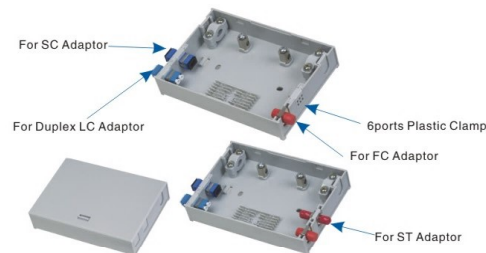

If you specially need the DIN-Rail Mount holder, We also can supply

LW-3048

6 Cores Fiber Optic Splicing Plastic Box

Item No	Description
LW-3048	6 Cores F/O Splicing Plastic Box(Empty)

© Suit to be Installed ST,Simplex SC,FC,Duplex LC Adaptor, and 6ports Plastic Clamp for fiber optic pigtail cable
© Size:152x107x31mm