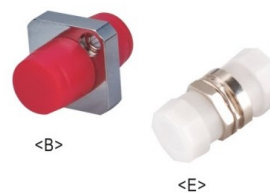

LINKWYLAN

LW-3001

ST Fiber Optic Adaptor

Item No	Description
LW-3001A-SM	ST SM Simplex Adaptor
LW-3001B-MM	ST MM Simplex Adaptor

© SM Means Single-Mode
© MM Means Multi-Mode

LW-3002

FC Fiber Optic Adaptor

Item No	Description
LW-3002B	Square Type
LW-3002E	D Type(white Cover)