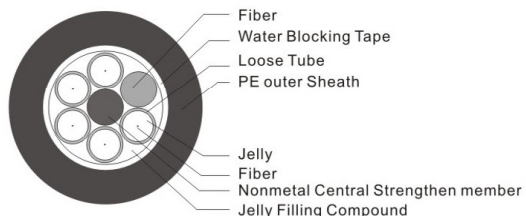

GYFTY Type Fiber Optical Cable

Order information:

Core of fiber	4C,8C,12C,24C,...48C,...96C,...144C
Type of fiber	9/125 μ m,50/125 μ m,62.5/125 μ m
Packing	1KM/Reel,2KM/Reel,3KM/Reel as usual

© LW-3050C is Non-metal Type