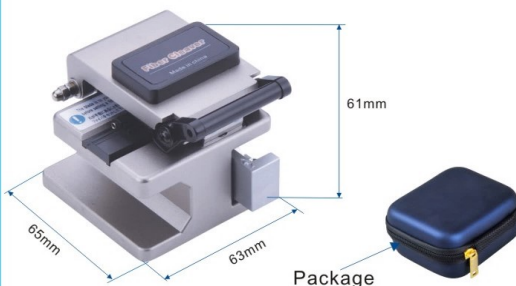

LW-3246

Fiber Cleaver

Item No	Description
LW-3246	Fiber Cleaver
⊙ Fiber type: Single tube fiber and ribbon fiber ⊙ Cleaver length: 5-30mm ⊙ Cleaver angle: 0.5° ⊙ Size: 61(H)x63(W)x65(D)