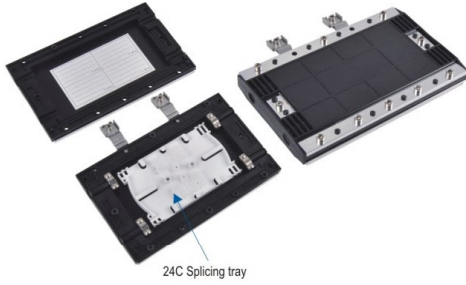

LW-3305

Fiber Optic Splice Closure

Item No	Description
LW-3305-24C	24 Cores With 1PC Splicing Tray
◎Size:248x156x33mm