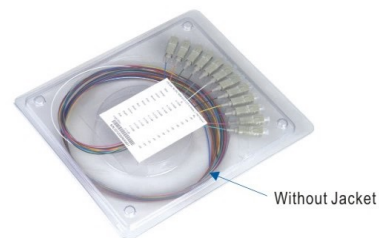

12C 0.9mm Fan Out Pigtail(1.5m)

Item No	Description
LW-3111A	SC Single-mode 9/125um Fan Out Pigtail(1.5M)
LW-3111B	SC Multi-mode 50/125um Fan Out Pigtail(1.5M)
LW-3111C	SC Multi-mode 62.5/125um Fan Out Pigtail(1.5M)
LW-3111D	LC Single-mode9/125um Fan Out Pigtail(1.5M)
LW-3111E	LC Multi-mode 50/125um Fan Out Pigtail(1.5M)
LW-3111F	LC Multi-mode 62.5/125um Fan Out Pigtail(1.5M)

- ◎Colour: 12 Kinds Colour Standard Fiber Cores