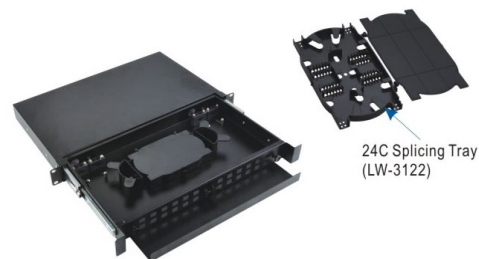

© Colour: **Black** or **Light Grey**(Please Mark the Colour when Order)
 © The Body of panel is easy to be pulled and pushed
 © Patch Panel with 2PCS of 12C Splicing Tray(LW-3042A)

LW-3243(D,E,F)

24Cores F/O Patch Panel