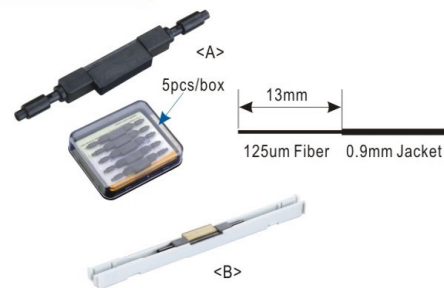

LW-3076A/B

Universal Optical Fiber Splice

Item No	Description
LW-3076A	Universal Optical Fiber Splice
LW-3076B	Universal Optical Fiber Splice With Plastic Tube

- ◎The universal optical fiber splice can be connected with 125um Fiber optical glass cable by two end