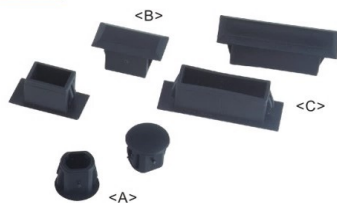

LW-3043

DUST COVER FOR FIBER OPTIC PANEL
A:For ST Hole
B:For Simplex SC Hole
C:For Duplex SC Hole