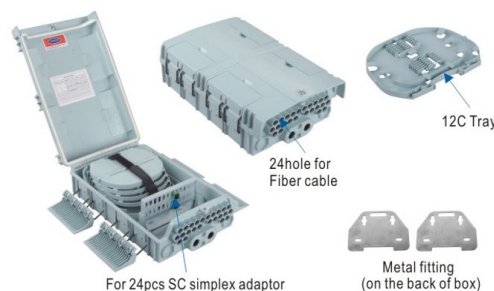

24C FTTH OUTDOOR BOX FOR SC ADAPTOR

Item No	Description
LW-3409	With 24 Hole for fiber Cable

- Size: 335(L) x 210(W) x 95(H)mm
- With 4pcs 12C tray
- If you need the box to be suitable for fixing pole, we can additional metal fitting and metal hoop
- Colour: Black or Grey