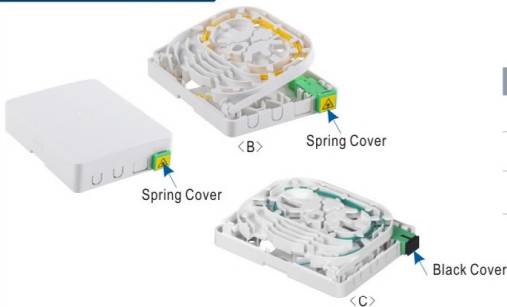

LW-3437

1 Core Fiber optical cable Splicing Protector Box

Item No	Description
LW-3437	1 Core Fiber optical cable Splicing Protector Box

©Size:160x50mm
©For simplex SC adaptor

LW-3475A

2C FTTH Box(Empty)

Item No	Description
LW-3475A	2 Cores FTTH Box without SC Adaptor

◎Size:100x82x25mm

LW-3477A

1 Cores FTTH BOX(Empty)

Item No	Description
LW-3477A	1 Cores FTTH Box without SC Adaptor

◎Size:115x86x24mm
◎Box Suitable for 1PC SC Simplex Adaptor

LW-3475(B,C)

2C FTTH Box(With 1PC SC Adaptor and Pigtail)