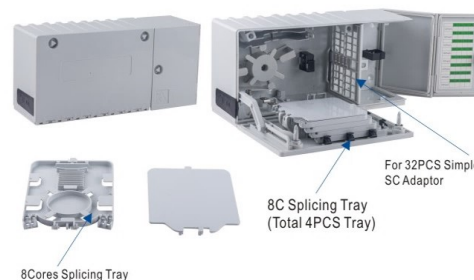

32 Cores Indoor FTTH BOX

Item No	Description
LW-3464-32C	32 Cores Indoor FTTH BOX

⊙With 4PCS 8Cores Splicing Tray
⊙Size:320(L) x 150(W) x 105(H)mm

8Cores Splicing Tray

8C Splicing Tray (Total 4PCS Tray)

For 32PCS Simplex SC Adaptor

LW-3464-48C