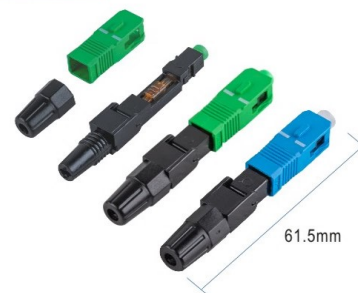

LW-3402

Simplex SC adaptor With Small-wing

Item No	Description
LW-3402A-UPC-S	UPC Simplex SC adaptor (small-wing)
LW-3402B-APC-S	APC Simplex SC adaptor (small-wing)

LW-3109A

SC Fiber Optic Fast Connector

Item No	Description
LW-3109A-UPC	SC Fiber Optic Fast Connector
LW-3109A-APC	SC Fiber Optic Fast Connector

©Suit For 2.0X3.0mm FTTH Cable(LW-3050J)
©Packing List:10PCS/Package,100PCS/Inner Box,2000PCS/CTN

LW-3109B

SC Fiber Optic Fast Connector

Item No	Description
LW-3109B-UPC	SC Fiber Optic Fast Connector
LW-3109B-APC	SC Fiber Optic Fast Connector

©Suit For 2.0X3.0mm FTTH Cable(LW-3050J)
©Packing List:10PCS/Package,100PCS/Inner Box,2000PCS/CTN

LW-3109C

SC Fiber Optic Fast Connector

Item No	Description
LW-3109C-UPC	SC Fiber Optic Fast Connector
LW-3109C-APC	SC Fiber Optic Fast Connector