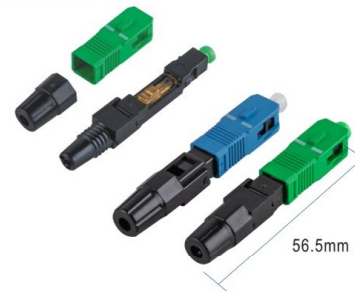

©APC/OM3/OM4 are available

LW-3000

Fiber Optic Adaptor

Item No	Description
LW-3000A	ST to FC Adaptor
LW-3000B	SC to FC Adaptor
LW-3000C	ST to SC Adaptor

LW-3401

Simplex SC adaptor with Spring Dust Cover

Item No	Description
LW-3401A-UPC-S	UPC Simplex SC adaptor (small-wing)
LW-3401B-APC-S	APC Simplex SC adaptor (small-wing)
LW-3401C-UPC-S	UPC Simplex SC adaptor (ordinary-wing)
LW-3401D-APC-S	APC Simplex SC adaptor (ordinary-wing)

LW-3402

Simplex SC adaptor With Small-wing

Item No	Description
LW-3402A-UPC-S	UPC Simplex SC adaptor (small-wing)
LW-3402B-APC-S	APC Simplex SC adaptor (small-wing)

LW-3109A

SC Fiber Optic Fast Connector

Item No	Description
LW-3109A-UPC	SC Fiber Optic Fast Connector
LW-3109A-APC	SC Fiber Optic Fast Connector