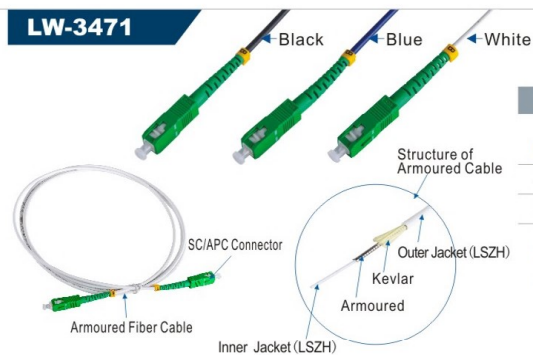

- ◎Suit For 2.0X3.0mm FTTH Cable(LW-3050J)
- ◎Packing List:10PCS/Package,150PCS/Inner Box,1800PCS/CTN

LW-3109L

LC Fiber Optic Fast Connector

Item No	Description
LW-3109L-UPC	LC Fiber Optic Fast Connector
LW-3109L-APC	LC Fiber Optic Fast Connector

- ◎Suit For 2.0X3.0mm FTTH Cable(LW-3050J)
- ◎Packing List:10PCS/Package,100PCS/Inner Box,2000PCS/CTN

LW-3076A/B

Universal Optical Fiber Splice

Item No	Description
LW-3076A	Universal Optical Fiber Splice
LW-3076B	Universal Optical Fiber Splice With Plastic Tube

- ◎The universal optical fiber splice can be connected with 125um Fiber optical glass cable by two end

LW-3471

1Core Armoured Fiber Cable With SC Connector

Item No	Description
LW-3471-SC/UPC	With SC/UPC Connector
LW-3471-SC/APC	With SC/APC Connector