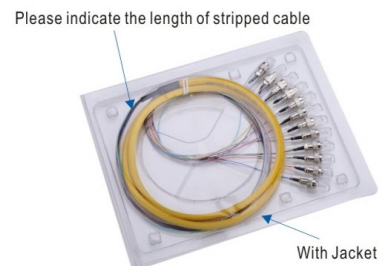

LW-3220

12C 0.9mm Fan Out Pigtail With Jacket(1.5m)

Item No	Description
LW-3220A	SC Single-mode 9/125um Fan Out Pigtail with Jacket (1.5M)
LW-3220B	SC Multi-mode 50/125um Fan Out Pigtail with Jacket (1.5M)
LW-3220C	SC Multi-mode 62.5/125um Fan Out Pigtail with Jacket (1.5M)
LW-3220D	LC Single-mode9/125um Fan Out Pigtail with Jacket (1.5M)
LW-3220E	LC Multi-mode 50/125um Fan Out Pigtail with Jacket (1.5M)
LW-3220F	LC Multi-mode 62.5/125um Fan Out Pigtail with Jacket (1.5M)

- ◎Colour: 12 Kinds Colour Standard Fiber Cores
- ◎Please Indicate The Length of Stripped Cable, When you order