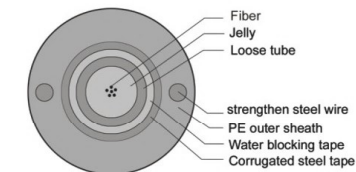

GYXTW TYPE FIBER OPTICAL CABLE

Order information:

Core of fiber	4C, 6C, 8C, 12C
type of fiber	9/125 μ m, 50/125 μ m, 62.5/125 μ m
Packing	1KM/Reel, 2KM/Reel, 3KM/Reel as usual

Fiber
Jelly
Loose tube

strengthen steel wire
PE outer sheath
Water blocking tape
Corrugated steel tape