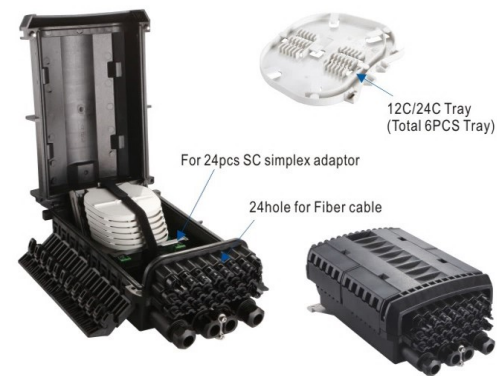

LW-3483

144C/288C Fiber Optical Outdoor FTTH Box

Item No	Description
LW-3483	With 12PCS 12C/24C Tray

- ◎ Size:380(L) x 245(W) x 130(H)mm

LW-3414

Fiber Optical Distribution Box(With 24Hole fiber cable)

Item No	Description
LW-3414A	With Gap For FTTH Drop Cable 2.0x3.0mm(LW-3050J)