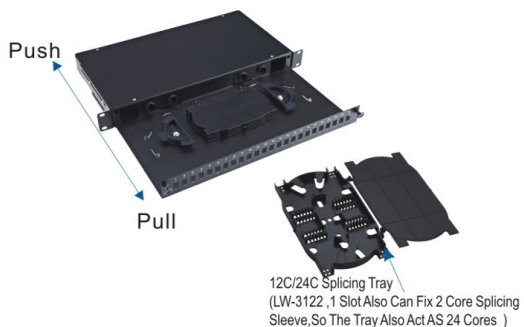

LW-3031(E,G,H,J)

24Cores F/O Patch Panel

Item No	Description
LW-3031E	With Panel for 24pcs ST Adaptor
LW-3031G	With Panel for 24pcs SC Adaptor
LW-3031H	With Panel for 12pcs Duplex SC Adaptor
LW-3031J	With Panel for 24pcs Duplex SC Adaptor

© Colour: **Black** or **Light Grey** (Please Mark the Colour when Order)
© The Body of panel is easy to be pulled and pushed
© Patch Panel with 2Pcs of 24C Splicing Tray(LW-3122)