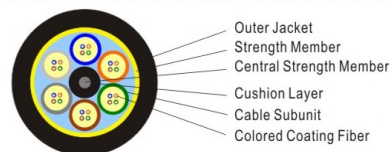

Micro Tube Dry Core Fiber Optical Cable

Order information

Core of fiber	4C, 8C, 12C, 24C, ...48C, ...96C, ...144C
Type of fiber	9/125 μ m, 50/125 μ m, 62.5/125 μ m
Packing	1KM/Reel, 2KM/Reel, 3KM/Reel as usual