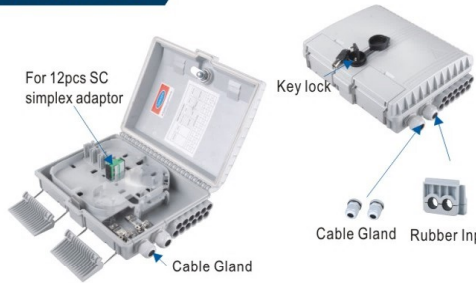

LW-3066D

8 Cores Outdoor FTTH BOX

Item No	Description
LW-3066D	8 Cores FTTH Box

◎Size:210x215x50mm
 ◎Waterproof: IP65
 ◎If you need key lock, we also can supply

LW-3407-SC

12 Cores Outdoor FTTH BOX For SC adaptor