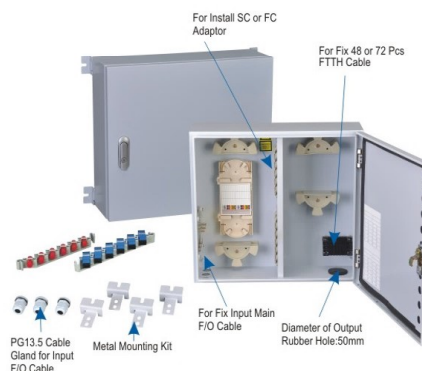

LW-3227

4C FTTH Metal Box

Item No	Description
LW-3227A-4C	For 4PCS SC Simplex Adaptor
◎Size:140x105x30mm	

LW-3228

8C FTTH Metal Box

Item No	Description
LW-3228A-8C	For 8PCS SC Simplex Adaptor

LW-3229

16C FTTH Metal Box

Item No	Description
LW-3229A-16C	For 16PCS SC Simplex Adaptor
◎Size:220x200x40mm	

LW-3038

12Core(24) Fiber Optic Box(Wall-Mount Type)

Item No	Description
LW-3038A-S-SC	12C Box With Panel For 12Pcs Simplex SC Adaptor
LW-3038A-D-SC	12C Box With Panel For 6Pcs Duplex SC Adaptor
LW-3038B-S-SC	24C Box With Panel For 24Pcs Simplex SC Adaptor
LW-3038B-D-SC	24C Box With Panel For 12Pcs Duplex SC Adaptor
◎ Colour: Light Grey	
◎ 12Core Box Size:275(W)x225(H)x55(D)mm	
◎ 24Core Box Size:265(W)x254(H)x65(D)mm	

LW-3450

Fiber Optic Metal Box(Wall Mount Type)

Item No	Description
LW-3450-12C	12core(With Panel For 12Pcs SC Adaptor)
LW-3450-24C	24core(With Panel For 24Pcs SC Adaptor)
◎Size:392(W)x289(H)x56(D)mm	

LW-3451

Fiber Optic Metal Box(Wall Mount Type)

Item No	Description
LW-3451-24C	24core(With Panel For 24Pcs SC Simplex Adaptor)
◎Size:370(W)x350(H)x80(D)mm	

LW-3157

FTTH Metal Box (Outdoor)

Item No	Description
LW-3157A-24C	For 24C FTTH Cable 410(W) x 450(H) x 90(D)mm
LW-3157B-48C	For 48C FTTH Cable 410(W) x 450(H) x 160(D)mm
LW-3157C-72C	For 72C FTTH Cable 410(W) x 450(H) x 160(D)mm
◎ With 3Pcs PG13.5 Cable Gland	
◎ With 4Pcs Metal Mounting to fix on the wall	
◎ To Output 24 or 48 or 72Pcs Branch FTTH Cable (Our Item No:LW-3050J)