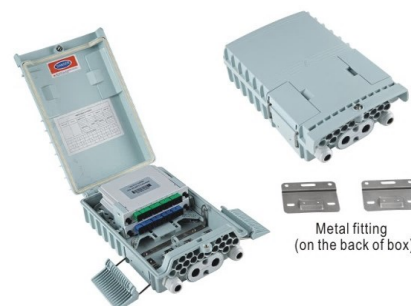

LW-3453-PLC

Fiber Optic Outdoor FTTH Box For PLC

Item No	Description
LW-3453-PLC	For PLC Splitter

- Size: 285(L) x 175(W) x 83(H)mm
- When order, please indicate:
- Without PLC splitter
- If you need the box to be suitable for fixing pole, we can additional metal fitting and metal hoop
- Colour: Black or Grey

LW-3409