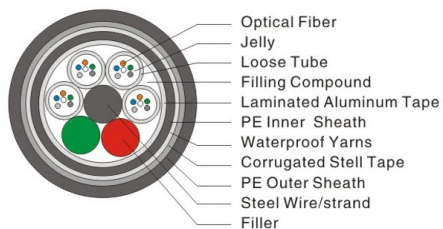

Cross- section drawing

LW-3050G

GYTY53 Type Fiber Optical Cable

Single armored and double jacket type

Usable in direct burial or aerial

Order information:

Core of fiber	4C,8C,12C,24C,...48C,...96C,...144C
Type of fiber	9/125 μ m,50/125 μ m,62.5/125 μ m
Packing	1KM/Reel,2KM/Reel,3KM/Reel as usual