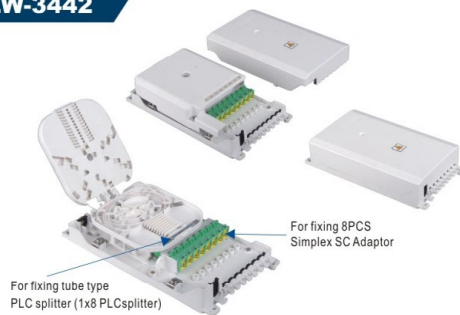

LW-3442

8 Cores Outdoor FTTH BOX

Item No	Description
LW-3442A	Without SC Adaptor
LW-3442B	With 8PCS Simplex SC Adaptor

◎Size:235(L) x125(W) x50(H)mm