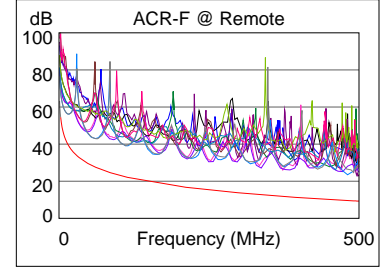

#### Wire Map (T568B)

**PASS**

Length (ft), Limit 328	[Pair 36]	290
Prop. Delay (ns), Limit 555		427
Delay Skew (ns), Limit 50		32
Resistance (ohms)	[Pair 78]	14.4
Insertion Loss Margin (dB)	[Pair 12]	15.6
Frequency (MHz)	[Pair 12]	500.0
Limit (dB)	[Pair 12]	49.3

	Worst Case Margin		Worst Case Value	
	MAIN	SR	MAIN	SR
<b>PASS</b>				
Worst Pair	36-45	12-45	36-45	36-45
<b>NEXT (dB)</b>	3.7	4.6	3.7	8.0
Freq. (MHz)	482.0	248.0	482.0	485.0
Limit (dB)	26.5	33.2	26.5	26.5
Worst Pair	36	45	36	36
<b>PS NEXT (dB)</b>	4.1	7.3	4.1	10.2
Freq. (MHz)	475.0	248.0	475.0	485.0
Limit (dB)	23.8	30.2	23.8	23.6

	Worst Case Margin		Worst Case Value	
	MAIN	SR	MAIN	SR
<b>PASS</b>				
Worst Pair	45-12	45-78	45-78	36-12
<b>ACR-F (dB)</b>	12.5	13.2	14.1	13.5
Freq. (MHz)	373.0	2.9	491.0	498.0
Limit (dB)	11.8	54.1	9.4	9.3
Worst Pair	45	45	12	45
<b>PS ACR-F (dB)</b>	14.2	13.7	14.8	14.7
Freq. (MHz)	3.1	373.0	496.0	491.0
Limit (dB)	50.4	8.8	6.3	6.4