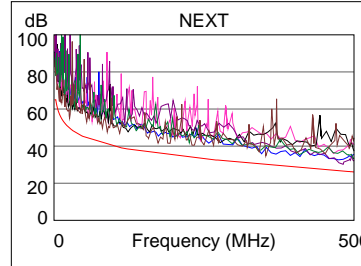

#### Wire Map (T568B)

**PASS**

Length (ft), Limit 328	[Pair 36]	290
Prop. Delay (ns), Limit 555		427
Delay Skew (ns), Limit 50		32
Resistance (ohms)	[Pair 78]	14.4
Insertion Loss Margin (dB)	[Pair 12]	15.6
Frequency (MHz)	[Pair 12]	500.0
Limit (dB)	[Pair 12]	49.3

	Worst Case Margin		Worst Case Value	
	MAIN	SR	MAIN	SR
<b>PASS</b>				
Worst Pair	36-45	12-45	36-45	36-45
<b>NEXT (dB)</b>	3.7	4.6	3.7	8.0
Freq. (MHz)	482.0	248.0	482.0	485.0
Limit (dB)	26.5	33.2	26.5	26.5
Worst Pair	36	45	36	36
<b>PS NEXT (dB)</b>	4.1	7.3	4.1	10.2
Freq. (MHz)	475.0	248.0	475.0	485.0
Limit (dB)	23.8	30.2	23.8	23.6

	Worst Case Margin		Worst Case Value	
	MAIN	SR	MAIN	SR
<b>PASS</b>				
Worst Pair	45-12	45-78	45-78	36-12
<b>ACR-F (dB)</b>	12.5	13.2	14.1	13.5
Freq. (MHz)	373.0	2.9	491.0	498.0
Limit (dB)	11.8	54.1	9.4	9.3
Worst Pair	45	45	12	45
<b>PS ACR-F (dB)</b>	14.2	13.7	14.8	14.7
Freq. (MHz)	3.1	373.0	496.0	491.0
Limit (dB)	50.4	8.8	6.3	6.4