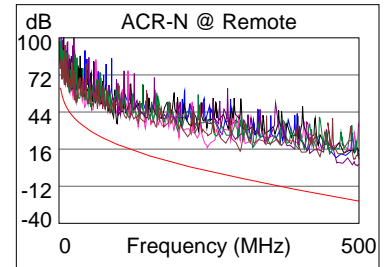

Worst Case Margin		Worst Case Value	
	MAIN	SR	MAIN	SR
N/A				
Worst Pair	45-78	45-78	36-45	36-45
ACR-N (dB)	8.1	11.6	21.2	26.4
Freq. (MHz)	25.8	4.9	482.0	497.0
Limit (dB)	39.4	57.1	-21.8	-23.0
Worst Pair	78	45	36	36
PS ACR-N (dB)	10.0	12.7	22.9	28.6
Freq. (MHz)	25.9	5.1	499.0	499.0
Limit (dB)	36.7	54.1	-26.0	-26.0