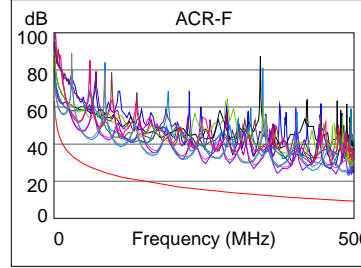

#### Wire Map (T568B)

**PASS**

Length (ft), Limit 328	[Pair 36]	290
Prop. Delay (ns), Limit 555		427
Delay Skew (ns), Limit 50		32
Resistance (ohms)	[Pair 78]	14.4
Insertion Loss Margin (dB)	[Pair 12]	15.6
Frequency (MHz)	[Pair 12]	500.0
Limit (dB)	[Pair 12]	49.3

	Worst Case Margin		Worst Case Value	
	MAIN	SR	MAIN	SR
<b>PASS</b>				
Worst Pair	36-45	12-45	36-45	36-45
<b>NEXT (dB)</b>	3.7	4.6	3.7	8.0
Freq. (MHz)	482.0	248.0	482.0	485.0
Limit (dB)	26.5	33.2	26.5	26.5
Worst Pair	36	45	36	36
<b>PS NEXT (dB)</b>	4.1	7.3	4.1	10.2
Freq. (MHz)	475.0	248.0	475.0	485.0
Limit (dB)	23.8	30.2	23.8	23.6

	Worst Case Margin		Worst Case Value	
	MAIN	SR	MAIN	SR
<b>PASS</b>				
Worst Pair	45-12	45-78	45-78	36-12
<b>ACR-F (dB)</b>	12.5	13.2	14.1	13.5
Freq. (MHz)	373.0	2.9	491.0	498.0
Limit (dB)	11.8	54.1	9.4	9.3
Worst Pair	45	45	12	45
<b>PS ACR-F (dB)</b>	14.2	13.7	14.8	14.7
Freq. (MHz)	3.1	373.0	496.0	491.0
Limit (dB)	50.4	8.8	6.3	6.4