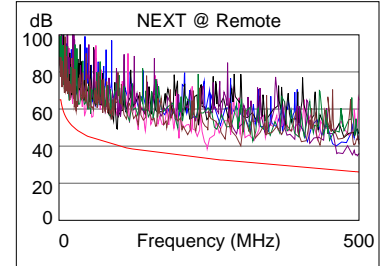

#### Wire Map (T568B)

**PASS**

Length (ft), Limit 328	[Pair 36]	290
Prop. Delay (ns), Limit 555		427
Delay Skew (ns), Limit 50		32
Resistance (ohms)	[Pair 78]	14.4
Insertion Loss Margin (dB)	[Pair 12]	15.6
Frequency (MHz)	[Pair 12]	500.0
Limit (dB)	[Pair 12]	49.3

	Worst Case Margin		Worst Case Value	
	MAIN	SR	MAIN	SR
<b>PASS</b>				
Worst Pair	36-45	12-45	36-45	36-45
<b>NEXT (dB)</b>	3.7	4.6	3.7	8.0
Freq. (MHz)	482.0	248.0	482.0	485.0
Limit (dB)	26.5	33.2	26.5	26.5
Worst Pair	36	45	36	36
<b>PS NEXT (dB)</b>	4.1	7.3	4.1	10.2
Freq. (MHz)	475.0	248.0	475.0	485.0
Limit (dB)	23.8	30.2	23.8	23.6

	Worst Case Margin		Worst Case Value	
	MAIN	SR	MAIN	SR
<b>PASS</b>				
Worst Pair	45-12	45-78	45-78	36-12
<b>ACR-F (dB)</b>	12.5	13.2	14.1	13.5
Freq. (MHz)	373.0	2.9	491.0	498.0
Limit (dB)	11.8	54.1	9.4	9.3
Worst Pair	45	45	12	45
<b>PS ACR-F (dB)</b>	14.2	13.7	14.8	14.7
Freq. (MHz)	3.1	373.0	496.0	491.0
Limit (dB)	50.4	8.8	6.3	6.4