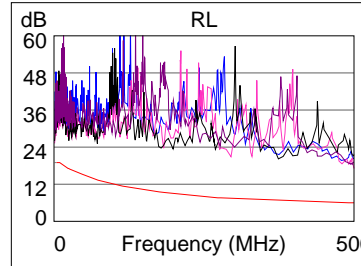

Worst Case Margin		Worst Case Value	
	MAIN	SR	MAIN	SR
PASS				
Worst Pair	45	78	36	36
RL (dB)	9.1	7.7	11.1	11.8
Freq. (MHz)	24.6	80.8	500.0	454.0
Limit (dB)	17.0	12.9	6.0	6.0