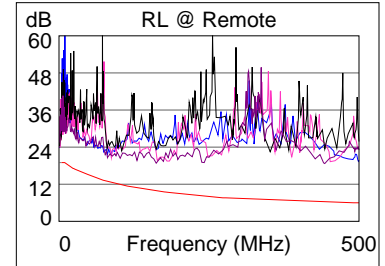

Worst Case Margin		Worst Case Value	
	MAIN	SR	MAIN	SR
PASS				
Worst Pair	45	78	36	36
RL (dB)	9.1	7.7	11.1	11.8
Freq. (MHz)	24.6	80.8	500.0	454.0
Limit (dB)	17.0	12.9	6.0	6.0