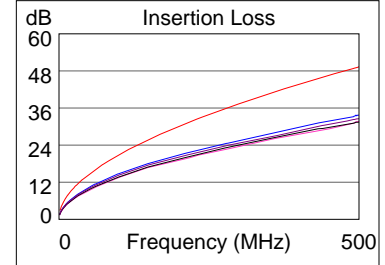

Cable ID: Cat.6A Cable

Test Summary: PASS

Date / Time: 07/20/2022 11:20:32am
Headroom: 3.7 dB (NEXT 36-45)
Test Limit: TIA Cat 6A Channel
Cable Type: Cat 6A SFTP

Operator: Linkwylan
Software Version: 2.5200
Limits Version: 1.7000
NVP: 76.0%

Model: DTX-1800
Main S/N: 1222003
Remote S/N: 1222004
Main Adapter: DTX-CHA002
Remote Adapter: DTX-CHA002

Wire Map (T568B)

PASS

Length (ft), Limit 328	[Pair 36]	290
Prop. Delay (ns), Limit 555		427
Delay Skew (ns), Limit 50		32
Resistance (ohms)	[Pair 78]	14.4
Insertion Loss Margin (dB)	[Pair 12]	15.6
Frequency (MHz)	[Pair 12]	500.0
Limit (dB)	[Pair 12]	49.3

	Worst Case Margin		Worst Case Value	
	MAIN	SR	MAIN	SR
PASS				
Worst Pair	36-45	12-45	36-45	36-45
NEXT (dB)	3.7	4.6	3.7	8.0
Freq. (MHz)	482.0	248.0	482.0	485.0
Limit (dB)	26.5	33.2	26.5	26.5
Worst Pair	36	45	36	36
PS NEXT (dB)	4.1	7.3	4.1	10.2
Freq. (MHz)	475.0	248.0	475.0	485.0
Limit (dB)	23.8	30.2	23.8	23.6

	Worst Case Margin		Worst Case Value	
	MAIN	SR	MAIN	SR
PASS				
Worst Pair	45-12	45-78	45-78	36-12
ACR-F (dB)	12.5	13.2	14.1	13.5
Freq. (MHz)	373.0	2.9	491.0	498.0
Limit (dB)	11.8	54.1	9.4	9.3
Worst Pair	45	45	12	45
PS ACR-F (dB)	14.2	13.7	14.8	14.7
Freq. (MHz)	3.1	373.0	496.0	491.0
Limit (dB)	50.4	8.8	6.3	6.4

	Worst Case Margin		Worst Case Value	
	MAIN	SR	MAIN	SR
N/A				
Worst Pair	45-78	45-78	36-45	36-45
ACR-N (dB)	8.1	11.6	21.2	26.4
Freq. (MHz)	25.8	4.9	482.0	497.0
Limit (dB)	39.4	57.1	-21.8	-23.0
Worst Pair	78	45	36	36
PS ACR-N (dB)	10.0	12.7	22.9	28.6
Freq. (MHz)	25.9	5.1	499.0	499.0
Limit (dB)	36.7	54.1	-26.0	-26.0

	Worst Case Margin		Worst Case Value	
	MAIN	SR	MAIN	SR
PASS				
Worst Pair	45	78	36	36
RL (dB)	9.1	7.7	11.1	11.8
Freq. (MHz)	24.6	80.8	500.0	454.0
Limit (dB)	17.0	12.9	6.0	6.0