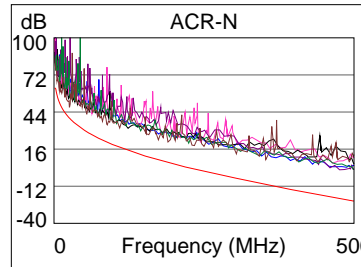

Worst Case Margin		Worst Case Value	
	MAIN	SR	MAIN	SR
N/A				
Worst Pair	45-78	45-78	36-45	36-45
ACR-N (dB)	8.1	11.6	21.2	26.4
Freq. (MHz)	25.8	4.9	482.0	497.0
Limit (dB)	39.4	57.1	-21.8	-23.0
Worst Pair	78	45	36	36
PS ACR-N (dB)	10.0	12.7	22.9	28.6
Freq. (MHz)	25.9	5.1	499.0	499.0
Limit (dB)	36.7	54.1	-26.0	-26.0