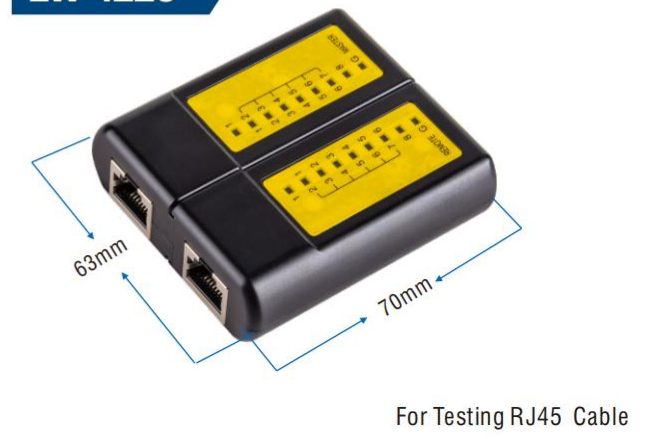

For Testing RJ45 Cable

LW-4223