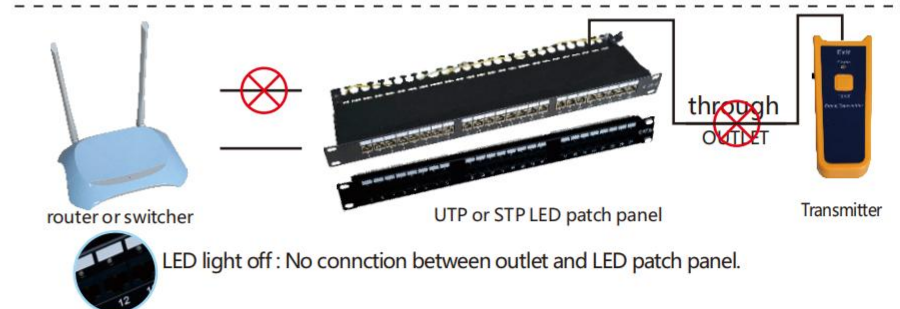

LW-2510

Transmitter for LED Patch Panel(LW-2411,LW-2412)

UTP or STP LED patch panel Testing Instruction