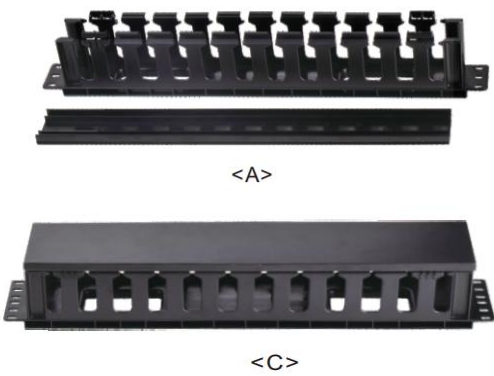

LW-2396

Cable Manager

Item No	Description
LW-2396A	1U Plastic Cable Manager(Black)
LW-2396C	2U Plastic Cable Manager(Black)

All material of cable manager is plastic

LW-2109