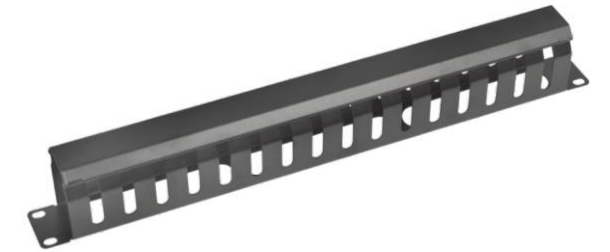

LW-2086

Cable Manager

Item No	Description
LW-2086	Cable Manager
With Metal Cover