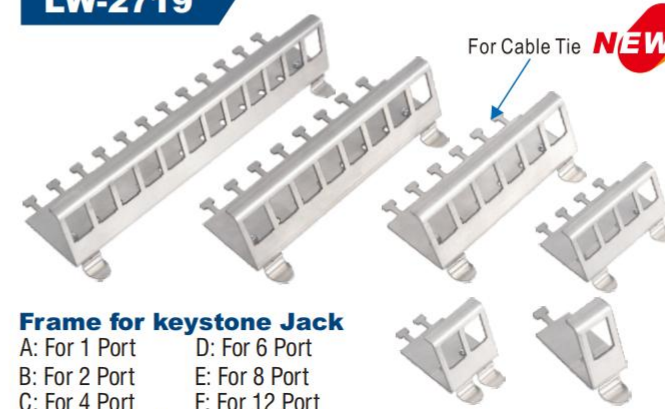

* If you order the 24pcs/pack, includes 1x crimping tool

LW-2393

Frame for keystone Jack

A: For 1 Port
B: For 2 Port
Din Rail fixed

Install illustration

LW-2393

Frame for keystone Jack

C: For 4 Port E: For 8 Port
D: For 6 Port F: For 12 Port
Din Rail fixed

LW-2607

Rj45 UTP Keystone Jack

Item No	Description
LW-2688A-C6	Cat.6 UTP Keystone Jack(Single)
LW-2688A-C6A	Cat.6A UTP Keystone Jack(Single)
LW-2688B-C6	Cat.6 UTP Keystone Jack(24pcs/box+tool)
LW-2688B-C6A	Cat.6A UTP Keystone Jack(24pcs/box+tool)
LW-2688C	Quick Crimp and Cut Tool

* If you order the 24pcs/pack, includes 1x crimping tool

LW-2719

Frame for keystone Jack

A: For 1 Port D: For 6 Port
B: For 2 Port E: For 8 Port
C: For 4 Port F: For 12 Port
Din Rail fixed
With clip for cable tie