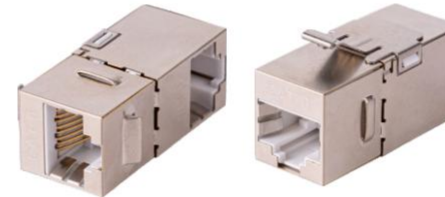

LW-2135

Cat.6 Connection box
Cat.6A Connection box
 Un-shielded, black color
 Krone IDC block
 Size: 84mm x 37mm x 23 mm

LW-2680U

UTP Rj45 Keystone Adapter, Angled
 Cat.5e/Cat.6/Cat.6A Available

LW-2680S

STP Rj45 Keystone Adapter, Angled
 Cat.5e/Cat.6/Cat.6A Available