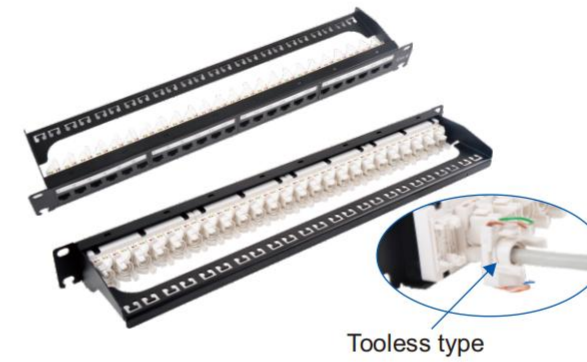

LW-2512

24Port UTP Patch Panel

Item No	Description
LW-2512-Cat.5E	24 Port UTP Cat.5E Patch Panel
LW-2512-Cat.6	24 Port UTP Cat.6 Patch Panel
Tooless type