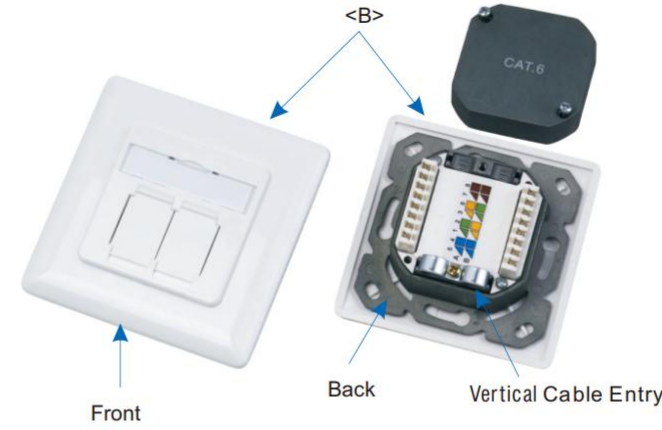

LW-2644

A: Cat.5E UTP Surface Jack
B: Cat.6 UTP Surface Jack
C: Cat.6A UTP Surface Jack
 Single Port

LW-2645

A: Cat.5E UTP Surface Jack
B: Cat.6 UTP Surface Jack
C: Cat.6A UTP Surface Jack
 Dual Ports

LW-2174

Faceplate with dual STP cat.6 jack
 A: 80x80mm Dual STP Cat.6 Faceplate with Bottom
 B: 80x80mm Dual STP Cat.6 Faceplate without Bottom
 C: 80x80mm Plastic Bottom
 Vertical Cable Entry
 Cat.6A is Available
 Horizontal Cable Entry is Available