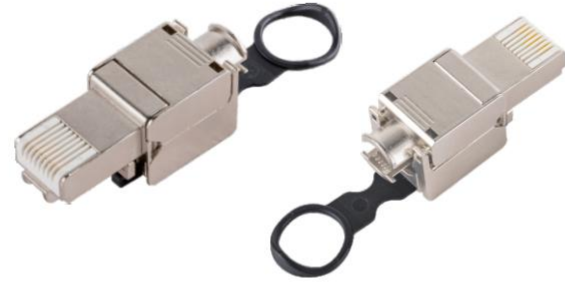

LW-2691

UTP Tooless Field Plug

LW-2691A	Simple tool for LW-2690
LW-2691B	Crimp tool for LW-2690

LW-2616-C6A/C7/C8

Cat.6/6A/C7 STP Field Plug

- ⊙ Screw fixed type

LW-2681-C6/C6A

Cat.6/6A STP Adapter, IP68 Waterproof

- ⊙ Screw fixed type

LW-2617

RJ45 Plug With Power Supply (HUA WEI Type)

Rated Current: 6A
Rated Voltage: 150 VAC

LW-2618-STP-CAT6A

Cat.6A STP Tooless Modular Plug (HUA WEI Type)

HUA WEI Type

LW-2622