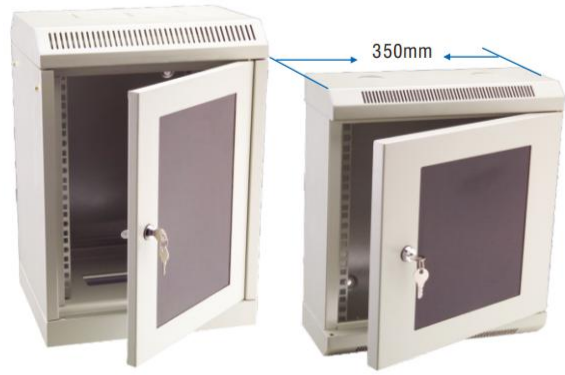

LW-2116

10 Inch Wall-Mount Cabinet

Item No	Description
LW-2116-4U(140mm)	4U 10 inch Cabinet(Depth:140mm)
LW-2116-4U(280mm)	4U 10 inch Cabinet(Depth:280mm)
LW-2116-6U(140mm)	6U 10 inch Cabinet(Depth:140mm)
LW-2116-6U(280mm)	6U 10 inch Cabinet(Depth:280mm)
LW-2116-9U(140mm)	9U 10 inch Cabinet(Depth:140mm)
LW-2116-9U(280mm)	9U 10 inch Cabinet(Depth:280mm)
LW-2116-12U(140mm)	12U 10 inch Cabinet(Depth:140mm)
LW-2116-12U(280mm)	12U 10 inch Cabinet(Depth:280mm)

Colour:Light Grey or Black Colour