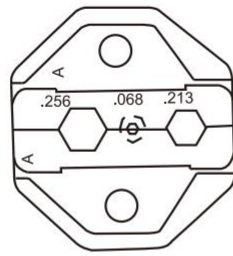

336A

HEX.256 .68 213
6.50/1.72/5.41MM
RG 58,59,62