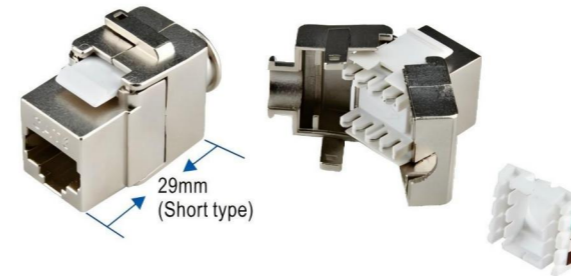

A: Cat.5E RJ45 Keystone Jack
B: Cat.6 RJ45 Keystone Jack
C: Cat.6A RJ45 Keystone Jack

LW-2301

A: Cat.6A STP RJ45 Keystone Jack
B: Cat.6 STP RJ45 Keystone Jack
 Toolless Type

LW-2601

LW-2601-Cat.6: Cat.6 STP Keystone Jack(Toolless type)
LW-2601-Cat.6A: Cat.6A STP Keystone Jack(Toolless type)
 Toolless type
 With Front Spring Dust Door

LW-2008

A: Cat.5E RJ45 Keystone Jack
B: Cat.6 RJ45 Keystone Jack
C: Cat.6A RJ45 Keystone Jack
 Legrand Type
 Toolless type
 Fix cable by turning the plastic handle
 When order, which colour do you need: **Blue or Orange.**

LW-2674

A: Cat.5E UTP RJ45 Keystone Jack
B: Cat.6 UTP RJ45 Keystone Jack
C: Cat.6A UTP RJ45 Keystone Jack

LW-2354

A: Cat.6A STP RJ45 Keystone Jack
B: Cat.6 STP RJ45 Keystone Jack
 Toolless Type
 Short Type