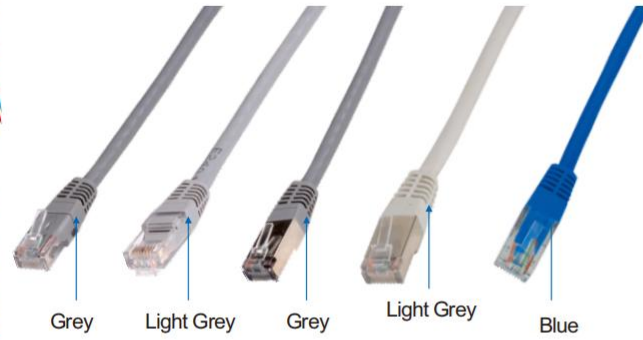

LW-2038

Lan Patch Cord	
Item No	Description
LW-2038A-UTP-CAT.5E	Cat.5E UTP Patch Cord
LW-2038B-UTP-CAT.6	Cat.6 UTP Patch Cord
LW-2038C-STP-CAT.5E	Cat.5E STP Patch Cord
LW-2038D-STP-CAT.6	Cat.6 STP Patch Cord
Colour Of Cable: Grey, Blue, Red, Yellow, Green...	
Length Of Cable:0.5M,1M,3M,5M,7M,10M...	