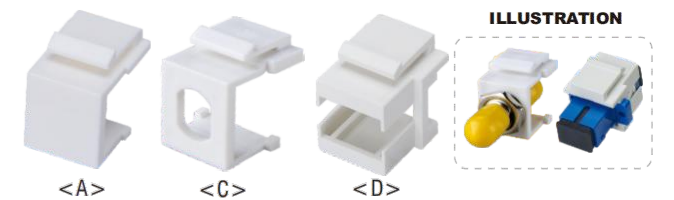

Faceplate with French Socket and Dual USB Power Charge Jack
A:80x80mm Type
B:86x86mm Type

LW-2035	25x50mm Plastic Shutter	LW-2208A	86x86 Plastic Frame(single Hole)	LW-2208B	86x86 Plastic Frame(dual Hole)	LW-2057A	Single Faceplate With 1pc Shutter(LW-2035)	LW-2057B	Dual Faceplate With 2pc Shutter(LW-2035)
----------------	-------------------------	-----------------	----------------------------------	-----------------	--------------------------------	-----------------	--	-----------------	--

LW-2303 70x115mm FacePlate

LW-2555 70x115mm FacePlate

LW-2373

Faceplate with French Socket and Single USB Power Charge Jack
A:80x80mm Type
B:86x86mm Type

LW-2304

Plastic Adaptor for RCA and F Connector

LW-2305