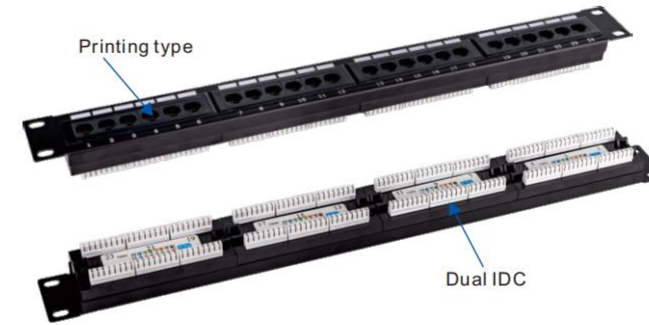

LW-2509(A,C)

24P UTP Patch Panel

Item No	Description
LW-2509A-Dual-Cat.5E	24 Port Cat.5E Patch Panel
LW-2509C-Dual-Cat.6	24 Port Cat.6 Patch Panel

Dual IDC
 If you need KRONE OR 110 IDC, We also can Supply