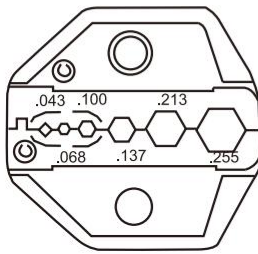

HEX.043 .068 .100 .137 .213 .255 (1.09/1.72/2.54/3.48/5.41/6.48MM)
RG 58,59,62,174,Fiber Optic