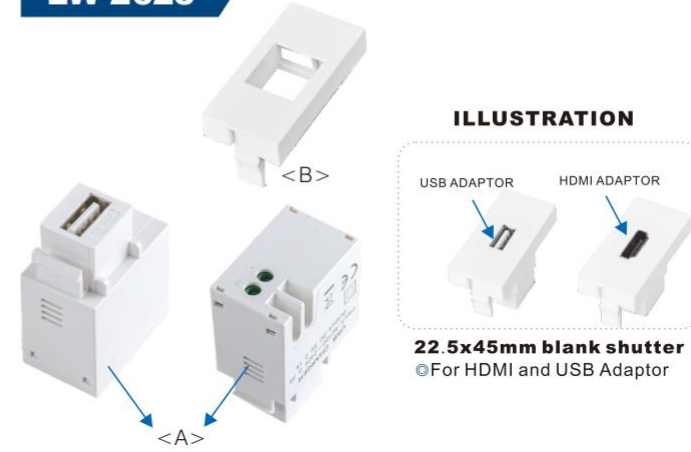

LW-2623

USB Charge And Blank Shutter

Item No	Description
LW-2623A	2.1A USB Charge Jack
LW-2623B	22.5x45mm Blank Shutter For HDMI and USB Adaptor

LW-2621

USB Charge (2.1A)

Item No	Description
LW-2621A	22.5x45mm Dual Port (Type A + Type A)
LW-2621B	22.5x45mm Dual Port (Type A + Type C)
LW-2621C	45x45mm Dual Port (Type A + Type A)