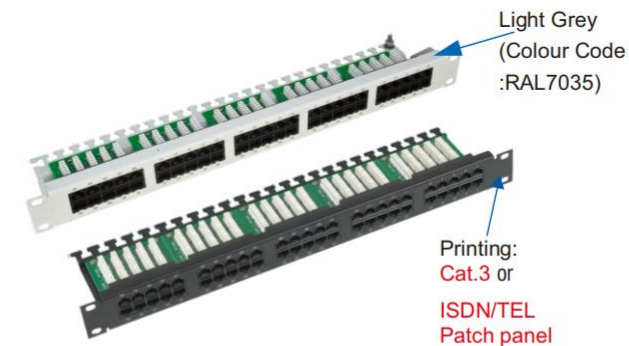

LW-2052

50 Port Cat.3 Telephone Patch Panel

Item No	Description
LW-2052	50 Port Cat.3 ISDN Telephone Patch Panel
Usual Colour:Black Light Grey(Colour Code:RAL7035) is Optional	

LW-2311

24Port UTP Patch Panel(0.5U)