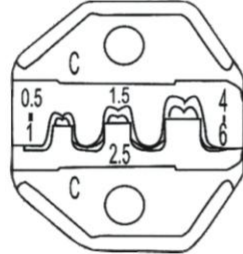

236C

AWG 20-18 16-14 12-10 INTER-LOCKING & NON-INSULATED