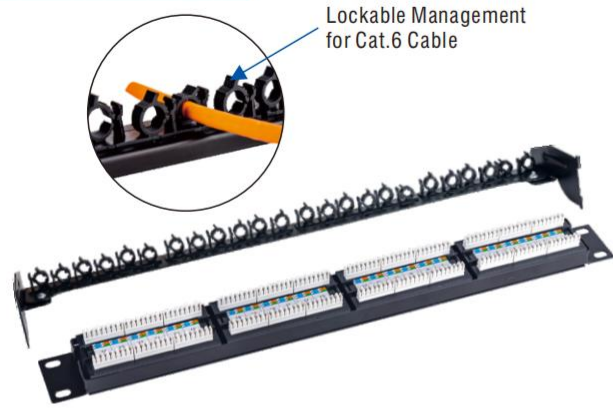

LW-2560-Cat.6

Lockable Management for Cat.6 Cable

24P UTP Patch Panel With Cable Management

Item No	Description
LW-2560-Cat.6	24 Port Cat.6 Patch Panel(Dual IDC)
Lockable Cable Management Dual IDC If you need "110" IDC, We also can supply