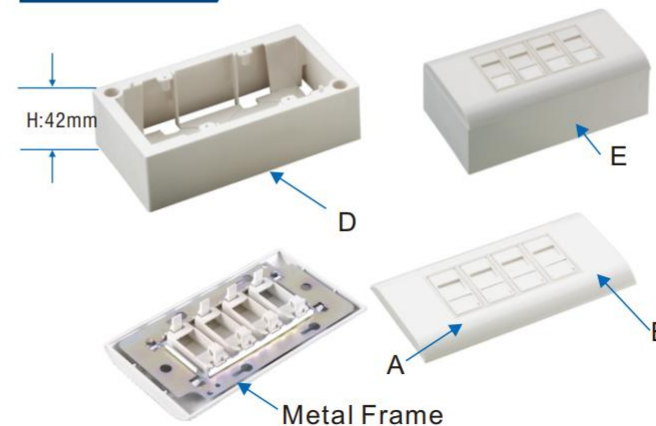

Shutter is Suitable For RJ45 Jack

LW-2105

80X150mm FacePlate and Bottom

Item No	Description
LW-2105A	80X150mm FacePlate without Shutter
LW-2105B	22.5X45mm Shutter
LW-2105C	80X150mm FacePlate With Shutter
LW-2105D	80X150mm Bottom
LW-2105E	80X150mm FacePlate With Shutter and Bottom

Shutter is Suitable For RJ45 Jack

LW-2218

80X80mm FacePlate and Bottom

Item No	Description
LW-2218A	80X80mm FacePlate without Shutter
LW-2218B	22.5X45mm Shutter
LW-2218C	80X80mm FacePlate With 2Pcs Shutter
LW-2218D	80X80mm Bottom
LW-2218E	80X80mm FacePlate With 2Pcs Shutter and Bottom

Shutter is Suitable For RJ45 Jack

LW-2325

80X150mm FacePlate and Bottom

Item No	Description
LW-2325A	80X150mm FacePlate without Shutter
LW-2325B	22.5X45mm Shutter
LW-2325C	80X150mm FacePlate With 4Pcs Shutter
LW-2325D	80X150mm Bottom
LW-2325E	80X150mm FacePlate With 4Pcs Shutter and Bottom