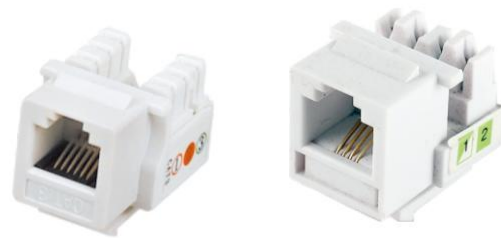

LW-2022

A: Cat.5E RJ45 Keystone Jack
B: Cat.6 RJ45 Keystone Jack
 Toolless Type
 No need to punch wire by tools

LW-2200

A: Cat.5E UTP RJ45 Keystone Jack
B: Cat.6 UTP RJ45 Keystone Jack
C: Cat.6A UTP RJ45 Keystone Jack
 Toolless Type
 No need to punch wire by tools

LW-2006

A: Cat.3 RJ11(6P4C) Keystone Jack
C: Cat.3 RJ11(6P4C) Keystone Jack
 110 IDC

LW-2017

A: Cat.5E RJ45 Keystone Jack
B: Cat.6 RJ45 Keystone Jack
 Dual IDC

LW-2321

A: Cat.5E UTP RJ45 Keystone Jack
B: Cat.6 UTP RJ45 Keystone Jack
C: Cat.6A UTP RJ45 Keystone Jack
 Toolless Type
 No need to punch wire by tools