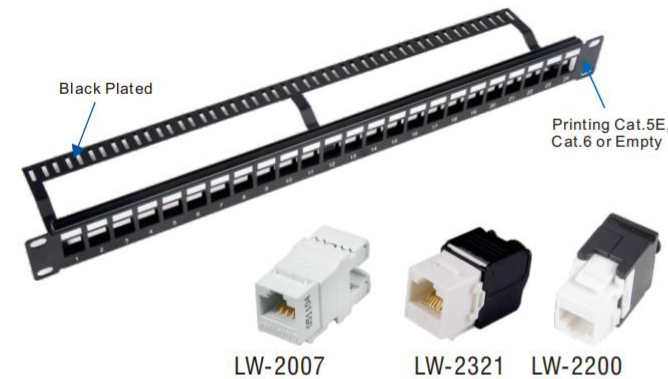

LW-2294

24 Ports UTP Patch Panel(Empty)

Item No	Description
LW-2294	24P UTP Patch Panel(Empty Frame)

The empty patch panel is suitable for UTP keystone jack of LW-2007/LW-2321/LW-2200