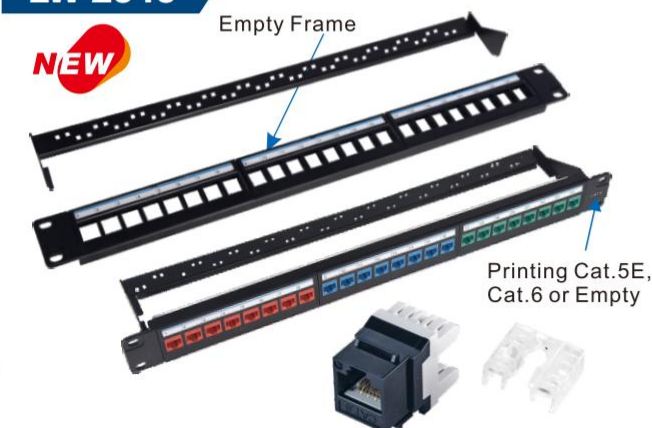

LW-2040

24 Ports UTP Patch Panel (Empty)

Item No	Description
LW-2040A	24P UTP Patch Panel(Empty Frame)
LW-2040B	With 24pcs LW-2320A(Cat.5e jack)
LW-2040C	With 24pcs LW-2320A (Cat.6 jack)
LW-2040D	With 24pcs LW-2320A(Cat.5e jack)
LW-2040E	With 24pcs LW-2320A (Cat.6 jack)

The Usual Color Of LW-2320A For Patch Panel is Black or White