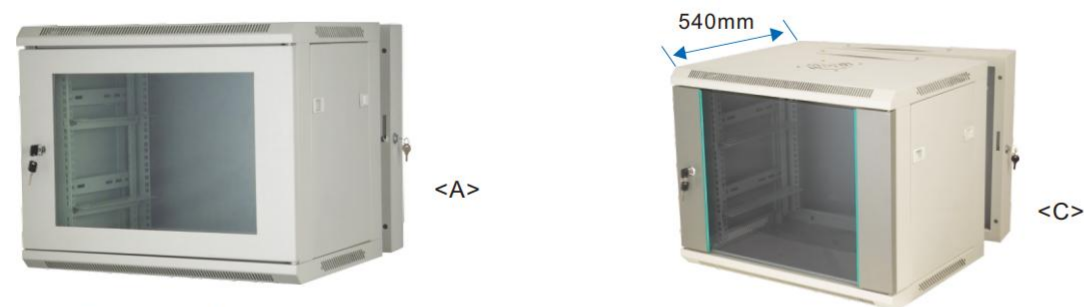

LW-2230

Wall-mounted Cabinet(Double Door Type)

ORDER INFORMATION

ITEM NO	Width	Depth	Capacity(U)	Thickness of steel	Colour	Fan
LW-2230A	600mm	540mm	6U,9U,12U,15U	Mounting Rail:1.2mm Frame of Front Door:1.2mm Others:1.0mm	*Light Grey (RAL7035) *Black	*With 1 Fan
LW-2230C						*Without Fan

Standard Attached Accessories:

With Screw and Nut.

With Expansion Screw To Fix The Cabinet On The Wall

When Order, Necessary Information Following:

1. The Capacity (U) Of Cabinet: 6, 9, 12, 15U
2. With 1 Fan or without Fan

Other Optional Accessories:

1. 19 Inch Power Panel(Refer To:LW-2081)
2. Fixed Shelf (LW-2077A)