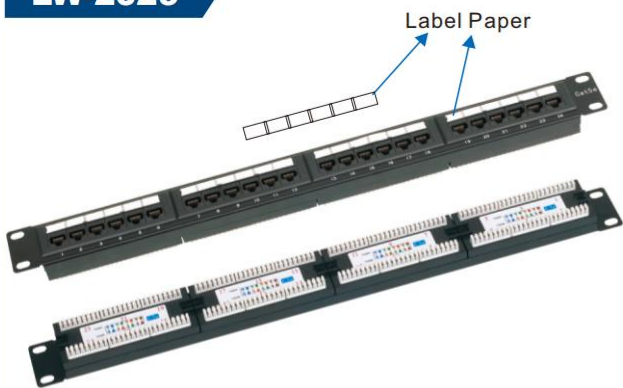

LW-2029

24 Port UTP Patch Panel

Item No	Description
LW-2029A-Dual	24 Port Cat.5E Patch Panel(Dual IDC)
LW-2029A-KR	24 Port Cat.5E Patch Panel(Krone IDC)
LW-2029A-110	24 Port Cat.5E Patch Panel(110 IDC)
LW-2029C-Dual	24 Port Cat.6 Patch Panel(Dual IDC)
LW-2029C-KR	24 Port Cat.6 Patch Panel(Krone IDC)
LW-2029C-110	24 Port Cat.6 Patch Panel(110 IDC)

When Order,Please Select The Type Of IDC Block
With Laber Paper
48 Ports Patch Panel are available