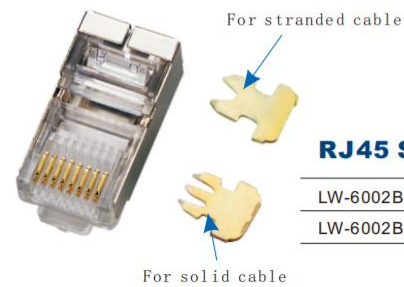

LW-6002B

RJ45 STP PLUG

LW-6002B-strand	For stranded cable
LW-6002B-solid	For solid cable