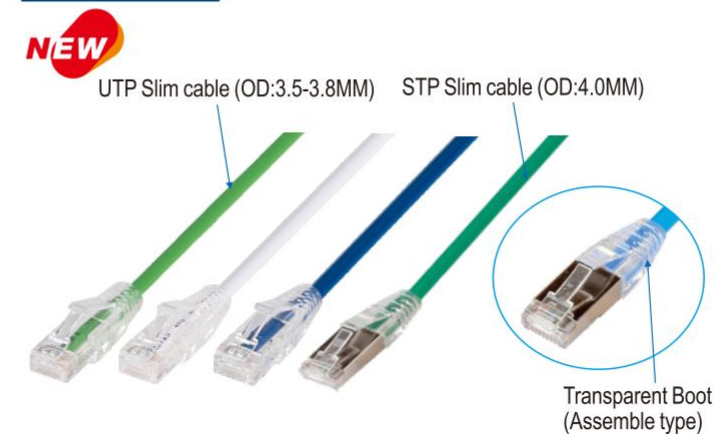

LW-2718

Slim Patch Cord UTP/FTP	
Item No	Description
LW-2718A-C6U	Cat.6 UTP Slim Patch Cord AWG28
LW-2718A-C6AU	Cat.6A UTP Slim Patch Cord AWG28
LW-2718A-C6F	Cat.6 FTP Slim Patch Cord AWG32
LW-2718A-C6AF	Cat.6A FTP Slim Patch Cord AWG32
⊙ Colour Of Cable: Grey, Blue, Red, Yellow, Green...	
⊙ Length Of Cable:0.15/0.2/0.3/0.5/1/1.5/2/3/5/7/10M...	
⊙ UTP Cable O.D: 3.6-3.8mm	
⊙ FTP Cable O.D: 3.8-4.0mm