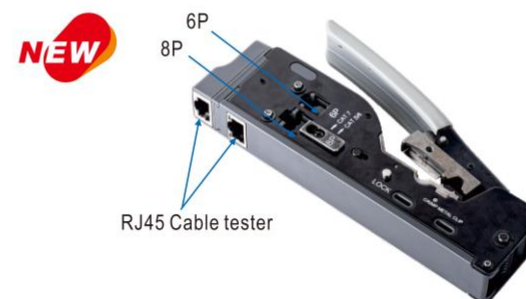

LW-311

Crimping Tool
Crimping for UY,UY2,UR,UG

LW-4245

Cable Tie tool

LW-4255

Crimping Tool With Cable Tester
⊙ For Crimping 6P+8P Modular Plugs
⊙ For Crimping 8P Cat.7 Plugs

LW-4253

Cable Stripper
⊙ A: Strip cable from 4.5-29mm diameter
⊙ B: Strip cable from 19-40mm diameter