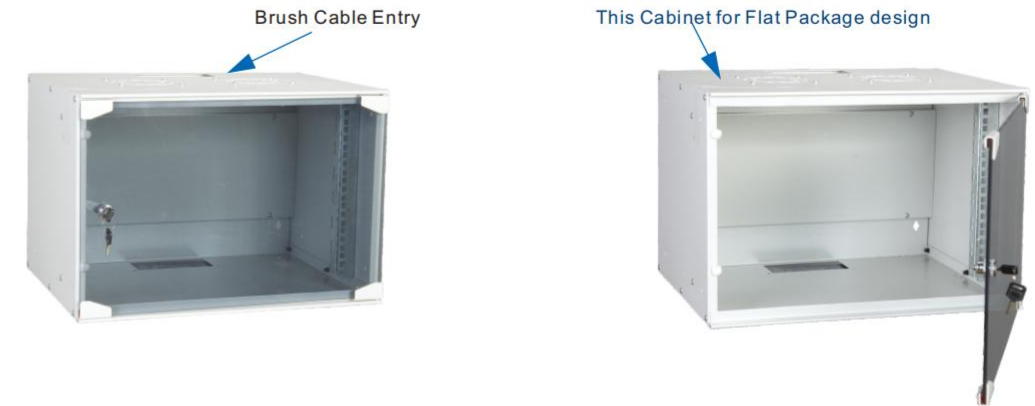

LW-2293

ORDER INFORMATION

ITEM NO	Width	Depth	Capacity(U)	Thickness of steel	Colour	Fan
LW-2293	520mm	400mm	6U,7U,9U,12U	Mounting Rail:1.5mm Frame of Front Door:1.2mm Others:1.2mm	*RAL7035 *Black	*With 1 Fan *Without Fan

The Cabinet only have 2PCS Mounting Rail

Standard Attached Accessories:

With Screw and Nut.

With Expansion Screw To Fix The Cabinet On The Wall

When Order, Necessary Information Following:

1. The Capacity (U) Of Cabinet: 6, 7, 9, 12U
2. With 1 Fan or without Fan