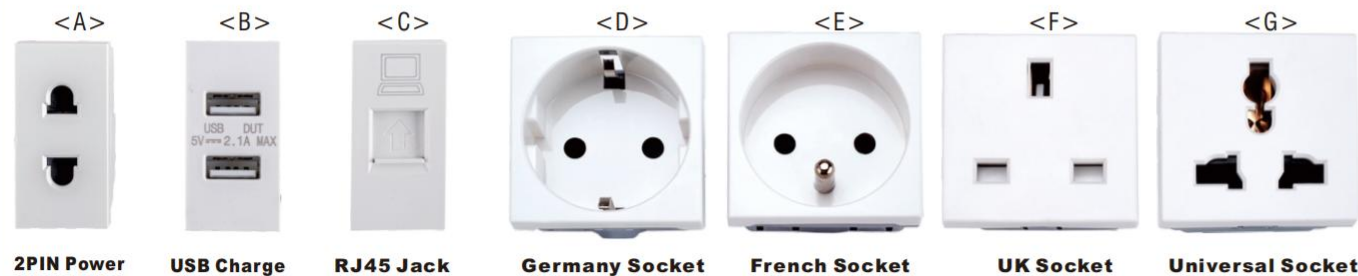

LW-2631

FUNCTION UNIT FOR FLOOR SOCKET

The Function Socket Can Be Installed Into Above Floor Socket