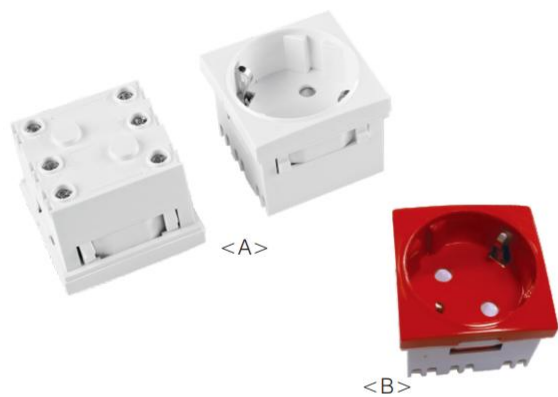

LW-2285(A/B)

Power Socket

Item No	Description
LW-2285A	White single Power Socket
LW-2285B	Red single Power Socket

Germany Type