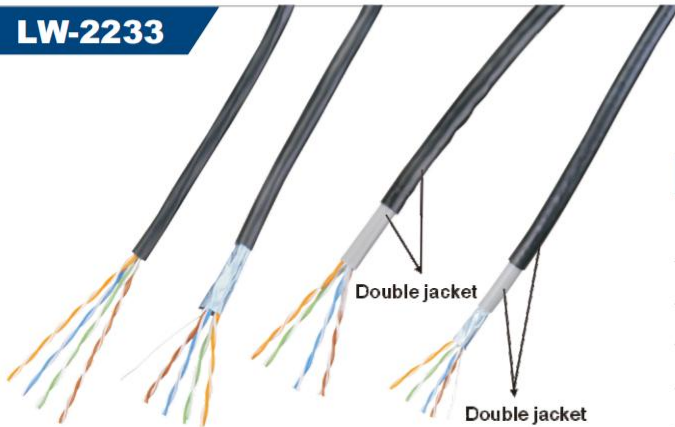

Jacket colour can be supplied as per customer's request
305M or 500M/wooden drum

LW-2233

Lan Cable(outdoor type)

Item No	Description
LW-2233-UTP	Cat.5e UTP Solid outdoor cable(Single jacket)
LW-2233-FTP	Cat.5e FTP Solid outdoor cable(Single jacket)
LW-2233D-UTP	Cat.5e UTP Solid outdoor cable(Double jacket)
LW-2233D-FTP	Cat.5e FTP Solid outdoor cable(Double jacket)