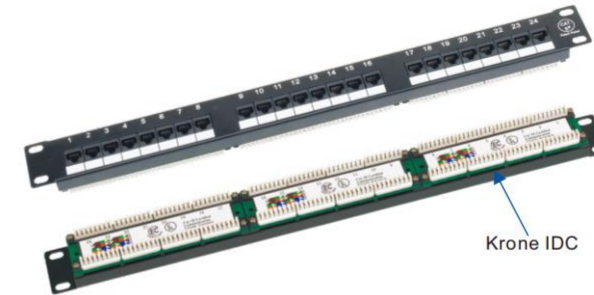

LW-2029

24 Port UTP Patch Panel

Item No	Description
LW-2029A-Dual	24 Port Cat.5E Patch Panel(Dual IDC)
LW-2029A-KR	24 Port Cat.5E Patch Panel(Krone IDC)
LW-2029A-110	24 Port Cat.5E Patch Panel(110 IDC)
LW-2029C-Dual	24 Port Cat.6 Patch Panel(Dual IDC)
LW-2029C-KR	24 Port Cat.6 Patch Panel(Krone IDC)
LW-2029C-110	24 Port Cat.6 Patch Panel(110 IDC)

When Order,Please Select The Type Of IDC Block
With Laber Paper
48 Ports Patch Panel are available

LW-2178

24P UTP Patch Panel with cable management

Item No	Description
LW-2178A-Dual	24PortCat.5E Patch Panel withcable management(DualIDC)
LW-2178A-KR	24PortCat.5E Patch Panel withcable management(KroneIDC)
LW-2178A-110	24PortCat.5E Patch Panel withcable management(110DC)
LW-2178C-Dual	24PortCat.6 Patch Panel withcable management(DualIDC)
LW-2178C-KR	24PortCat.6 Patch Panel withcable management(KroneIDC)
LW-2178C-110	24PortCat.6 Patch Panel withcable management(110DC)

When Order,Please Select The Type Of IDC Block
With Laber Paper
48 Ports Patch Panel are available

LW-2089(A,B,C,D)

24P(16P) UTP Patch Panel

Item No	Description
LW-2089A-Cat.5E	24 Port Cat.5E Patch Panel
LW-2089B-Cat.5E	16 Port Cat.5E Patch Panel
LW-2089C-Cat.6	24 Port Cat.6 Patch Panel
LW-2089D-Cat.6	16 Port Cat.6 Patch Panel
Krone IDC	