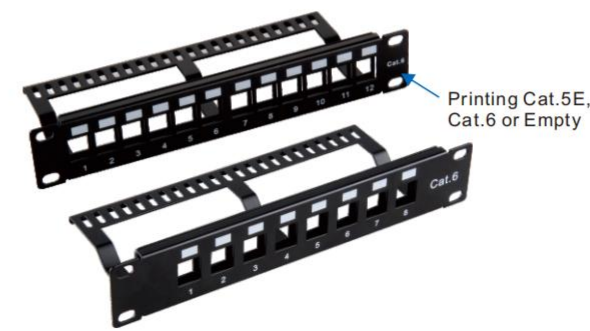

LW-2544

LW-2007   LW-2321   LW-2200

10 Inch UTP Patch Panel with cable manager(Empty)

Item No	Description
LW-2544A	8 Ports UTP Patch Panel(Empty)
LW-2544B	12 Ports UTP Patch Panel(Empty)

The empty patch panel is suitable for UTP keystone jack of LW-2007/LW-2321/LW-2200