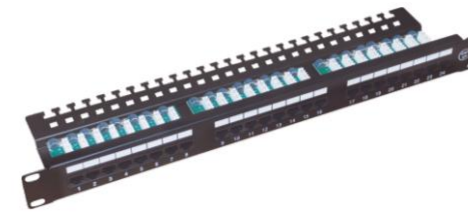

LW-2126

24Port UTP Patch Panel

Item No	Description
LW-2126-Cat.5E	24 Port UTP Cat.5E Patch Panel
LW-2126-Cat.6	24 Port UTP Cat.6 Patch Panel