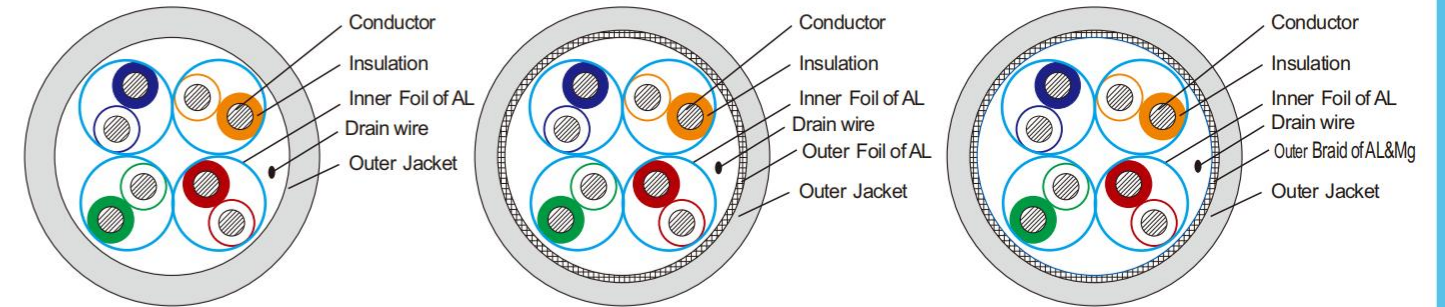

CAT6A U-FTP CABLE Description

Conductor:AWG23 Solid Bare Copper
Conductor Dia. (mm): 1/0.56
Insulation: FMPE
Insulation Dia.(±0.05mm): 1.35
inner AL foil for 1Pairs: YES
Drain wire Conductor Dia. (mm):1/0.4
outer AL foil for 4pairs: NO
Jacket: LSZH
Outer Dia.(±0.3mm): 7.0MM
Insulation colors are:
1.White-Blue 2.White-Orange
3.White-Green 4.White-Brown
Jacket colors:Accordong to the customer.

CAT6A F-FTP CABLE Description

Conductor:AWG23 Solid Bare Copper
Conductor Dia. (mm): 1/0.56
Insulation: FMPE
Insulation Dia.(±0.05mm): 1.35
inner AL foil for 1Pairs: YES
Drain wire Conductor Dia. (mm):1/0.4
outer AL foil for 4pairs: YES
Jacket: LSZH
Outer Dia.(±0.3mm): 7.2MM
Insulation colors are:
1.White-Blue 2.White-Orange
3.White-Green 4.White-Brown
Jacket colors:Accordong to the customer.

CAT.6A/CAT7 S-FTP CABLE Description

Conductor:AWG23 Solid Bare Copper
Conductor Dia. (±0.01mm): 1/0.56
Insulation: FMPE
Insulation Dia.(±0.05mm): 1.35
inside AL foil for 1pairs:YES
Drain wire Conductor Dia. (mm):1/0.40
Braid:8/7/0.12MM AL&Mg
Coverage(%)>=30
Jacket: LSZH
Outer Dia.(±0.3mm): 7.2
Insulation colors are:
1.White-Blue 2.White-Orange
3.White-Green 4.White-Brown
Jacket colors: Accordong to the customer.