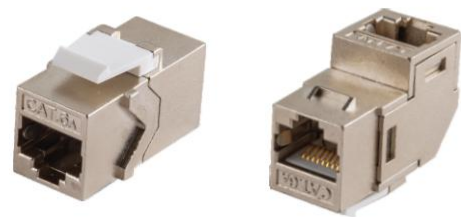

LW-2604

A. Cat.6A RJ45 STP Adaptor
B. Cat.7 RJ45 STP Adaptor
C. Cat.6A RJ45 STP Adaptor, Angled
B. Cat.7 RJ45 STP Adaptor, Angled
Shielded, Zinc-alloy Die-casting