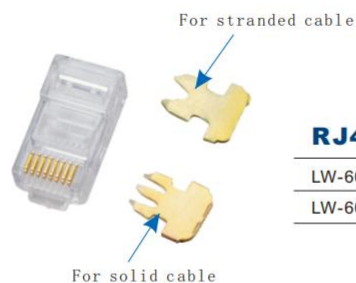

Colour: black or silver or white
material: PE+PP+PA

LW-6001

MODULAR PLUG

LW-6001A	6P2C Modular Plug
LW-6001B	4P4C Modular Plug
LW-6001C	6P4C Modular Plug
LW-6001D	6P6C Modular Plug

LW-6002A

RJ45 UTP PLUG

LW-6002A-strand	For stranded cable
LW-6002A-solid	For solid cable