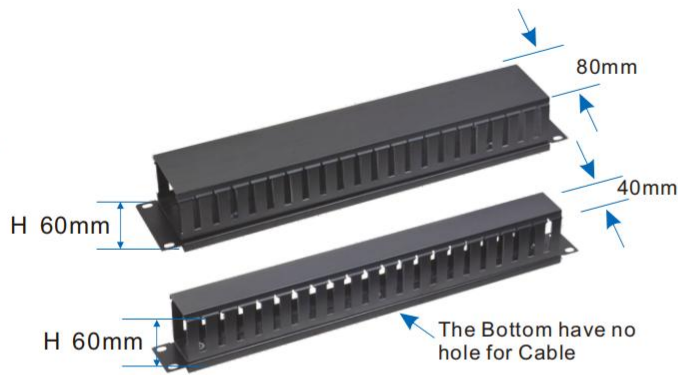

LW-2227

Cable Manager

Item No	Description
LW-2227A	10 Inch With 3PCS Plastic Ring
LW-2227B	19 Inch With 5PCS Plastic Ring

LW-2228

Cable Manager

Item No	Description
LW-2228B	1U 40x60mm Cable Manager
LW-2228C	2U 80x60mm Cable Manager