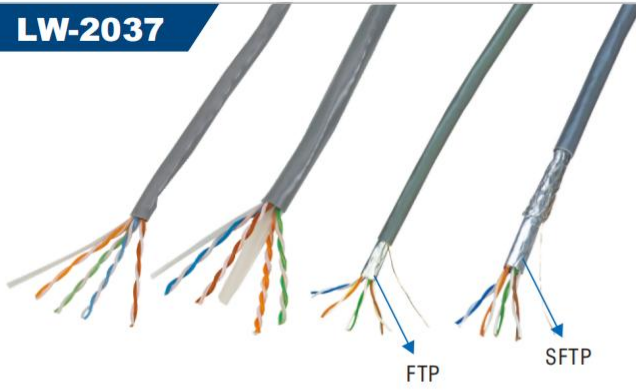

LW-2037

Lan Cable(Indoor Type)

Item No	Description
LW-2037A(Solid)	Cat.5E UTP Solid Cable
LW-2037A(Stranded)	Cat.5E UTP Stranded Cable(7x0.18mm)
LW-2037B(Solid)	Cat.6 UTP Solid Cable
LW-2037B(Stranded)	Cat.6 UTP Stranded Cable
LW-2037C(Solid)	Cat.5E FTP Solid Cable
LW-2037D(Solid)	Cat.6 FTP Solid Cable

Comply With ISO/IEC 11801 & ANSI/TIA/EIA-568-B
Package:305m/Box