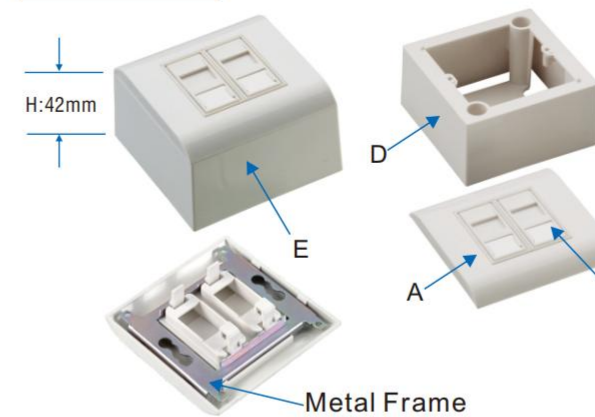

Shutter is Suitable For RJ45 Jack

LW-2105

80X150mm FacePlate and Bottom

Item No	Description
LW-2105A	80X150mm FacePlate without Shutter
LW-2105B	22.5X45mm Shutter
LW-2105C	80X150mm FacePlate With Shutter
LW-2105D	80X150mm Bottom
LW-2105E	80X150mm FacePlate With Shutter and Bottom

Shutter is Suitable For RJ45 Jack

LW-2218

80X80mm FacePlate and Bottom

Item No	Description
LW-2218A	80X80mm FacePlate without Shutter
LW-2218B	22.5X45mm Shutter
LW-2218C	80X80mm FacePlate With 2Pcs Shutter
LW-2218D	80X80mm Bottom
LW-2218E	80X80mm FacePlate With 2Pcs Shutter and Bottom