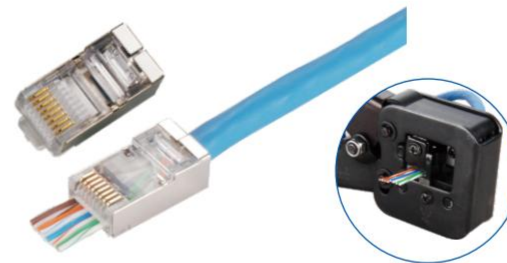

LW-6087

RJ45 STP Plug(EZ Type)

A: Cat.5E
C: Cat.6