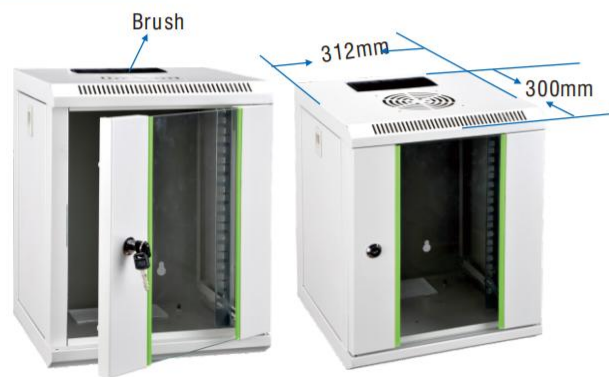

LW-2327

10 Inch Wall-Mount Cabinet

Item No	Description
LW-2327-6U	6U 10 inch Cabinet
LW-2327-7U	7U 10 inch Cabinet
LW-2327-9U	9U 10 inch Cabinet
LW-2327-12U	12U 10 inch Cabinet

Colour:Light Grey or Black Colour