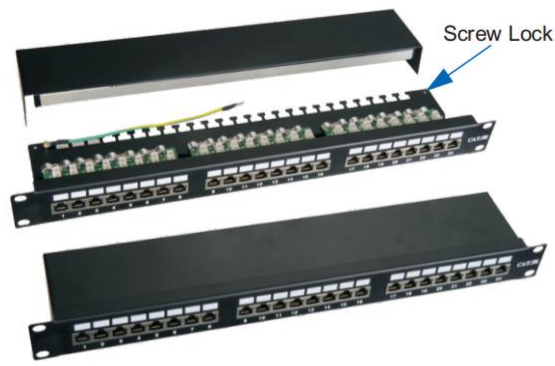

LW-2084

24Port STP Patch Panel

Item No	Description
LW-2084-Cat.5E	24 Port STP Cat.5E Patch Panel
LW-2084-Cat.6	24 Port STP Cat.6 Patch Panel
Usual Colour:Black Light Grey(Colour Code:RAL7035)is Optional