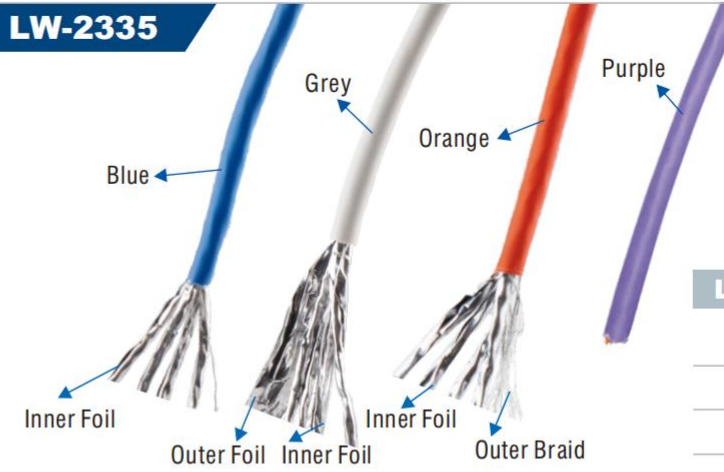

LW-2335

Lan cable

Item No	Description
LW-2335A	Cat.6A U-FTP Cable
LW-2335B	Cat.6A F-FTP Cable
LW-2335C	Cat.7 S-FTP Cable
LW-2335D	Cat.6A S-FTP Cable
LW-2335E	Cat.8 S-FTP Cable

Jacket colour can be supplied as per customer's request
305M or 500M/wooden drum