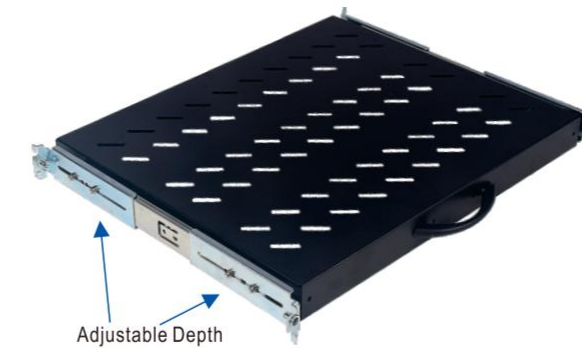

LW-2080

adjustable length of rail to meet the installation cabinet

Sliding Shelf For 19inch Cabinet

Item No	Description
LW-2080A	For 600x600mm(Depth:300mm)
LW-2080B	For 600x800mm(Depth:500mm)
LW-2080C	For 600x1000mm(Depth:500mm)
The Colour of Shelf:Grey or Black	

LW-2382

adjustable length of rail to meet the installation cabinet

Sliding Shelf For 19inch Cabinet

Item No	Description
LW-2382A	For 600x600mm(Depth:350mm)
LW-2382B	For 600x800mm(Depth:550mm)
LW-2382C	For 600x1000mm(Depth:750mm)
The Colour of Shelf:Grey or Black	

LW-2383

adjustable length of rail to meet the installation cabinet

Sliding Shelf For 19inch Cabinet

Item No	Description
LW-2383A	For 600x600mm(Depth:350mm)
LW-2383B	For 600x800mm(Depth:550mm)
LW-2383C	For 600x1000mm(Depth:750mm)
The Colour of Shelf:Grey or Black	

LW-2635

1U 19" Metal shelf with telescopic front/rear

Item No	Description
LW-2635A	For 483x350mm(Min:350mm,Max:450mm)
LW-2635B	For 483x550mm(Min:550mm,Max:700mm)
The Colour of Shelf:Grey or Black	

LW-2077

Fixed Shelf For 19inch Cabinet

Item No	Description
LW-2077A	For 600x450mm(for wall-mount cabinet)
LW-2077B	For 600x600mm(for Floor cabinet)
LW-2077C	For 600x800mm(for Floor cabinet)
LW-2077D	For 600x1000mm(for Floor cabinet)
The Colour of Shelf:Grey or Black	

LW-2701

NEW

2U Extensible Shelf For Cabinet

Item No	Description
LW-2701-BK	2U Extensible Shelf 88x483x352mm Black
LW-2701-GY	2U Extensible Shelf 88x483x352mm Grey
Loading Capacity: Up to 30 KG	

LW-2702

NEW

1U Extensible Shelf For Cabinet