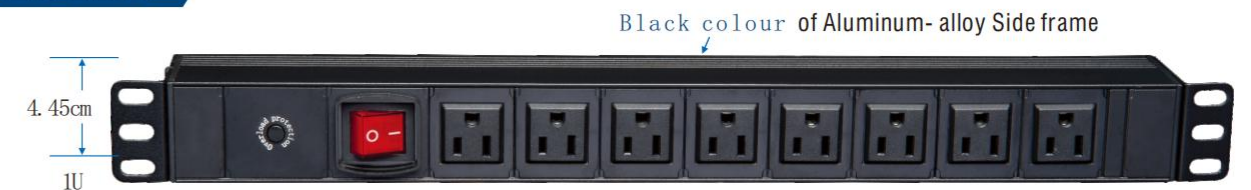

LW-2269

1U 19 Inch Power Panel

Item No	Description
LW-2269A	8 Way USA socket with switch and Over-current Protector
LW-2269B	9 Way USA socket with switch

With 1.8m Power Cable Or As Per Customer's Request
When Order, Please Mark The Colour of Side Frame: Silver Colour or Black Colour