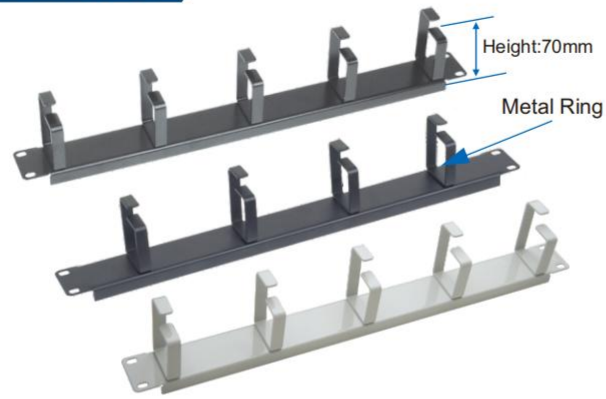

LW-2048

LW-2048A	With 4Pcs Metal Ring (Height:70mm)
LW-2048B	With 5Pcs Metal Ring (Height:70mm)
50mm and 60mm of Height are available Usual Colour:Black Light Grey(RAL7035) is Available	

LW-2049

LW-2049A	With Metal Cover
LW-2049B	With Plastic Cover