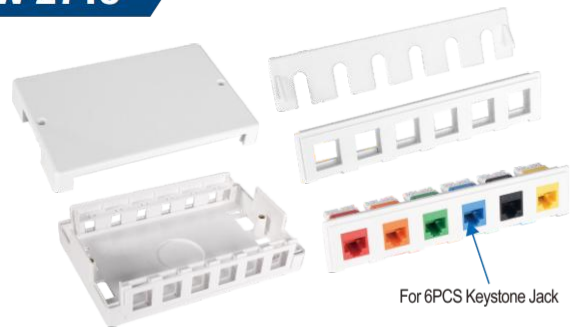

LW-2030

Plastic Bottom
 A: 86x86x35mm
 C: 80x80x45mm

LW-2542

Plastic Bottom
 70x115x35mm

LW-2715

For 6PCS Keystone Jack

Surface Box 6/12 Keystone Jacks

LW-2281