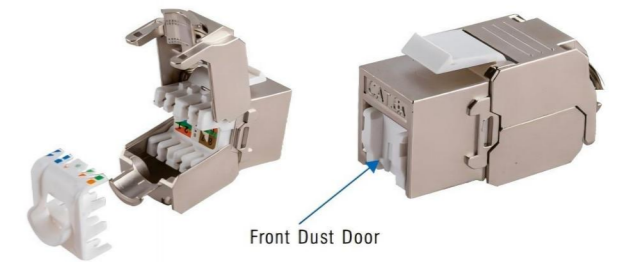

LW-2601

LW-2601-Cat.6: Cat.6 STP Keystone Jack(Toolless type)
LW-2601-Cat.6A: Cat.6A STP Keystone Jack(Toolless type)
Toolless type
With Front Spring Dust Door