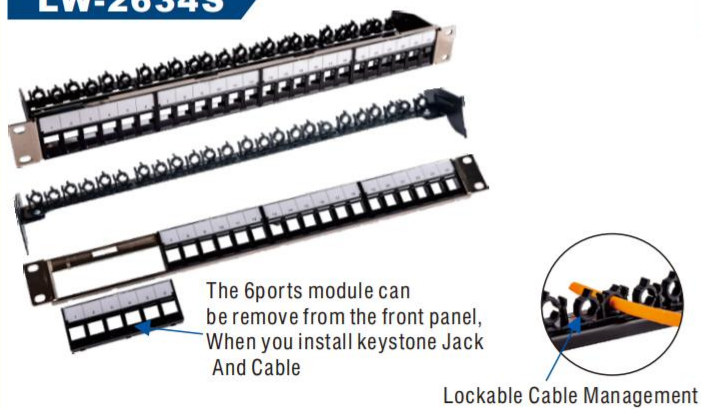

Lockable Cable Management

LW-2201

LW-2634S

The 6ports module can be remove from the front panel, When you install keystone Jack And Cable

Lockable Cable Management

24 Ports STP Patch Panel(Empty)

Item No	Description
LW-2634-STP	24P STP Patch Panel(Empty Frame)
The empty patch panel is suitable for STP keystone jack of LW-2201/LW-2301 If you need speacilly dust cover for each port, We also can supply Lockable Cable Management