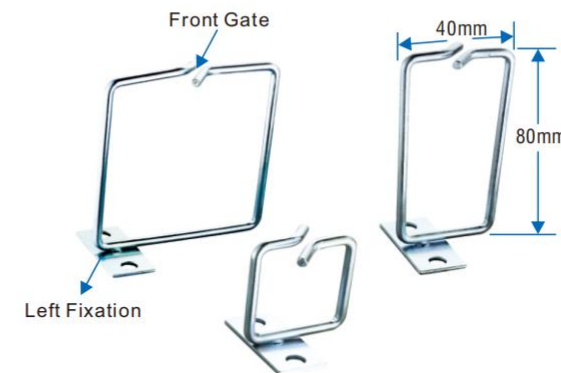

LW-2113B

Metal Cable Ring(Left Fixation/Front Gate)

Item No	Description
LW-2113B-80X80mm	80X80mm Cable Ring(300pcs/CT)
LW-2113B-80X40mm	80X40mm Cable Ring(375pcs/CT)
LW-2113B-40X40mm	40X40mm Cable Ring(450pcs/CT)
Cable Ring is Zinc plated When you order be sure to order full carton