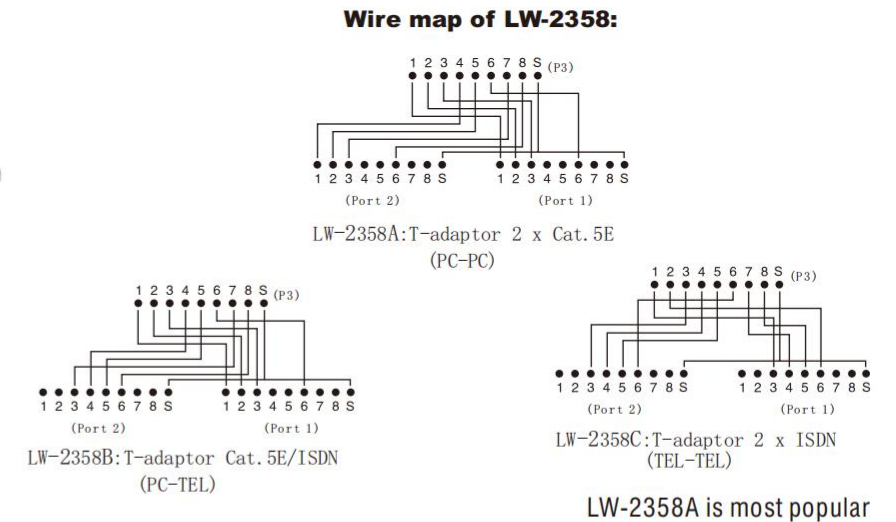

LW-2356

LW-2604

LW-2131/2

LW-2134

LW-2554

LW-2130

A. Cat.5E/6 RJ45 UTP Adaptor
B. Cat.5E/6 RJ45 STP Adaptor
Shielded, Chrome Plated

LW-2133

LW-2135

LW-2680U

LW-2680S

LW-2358

LW-2137