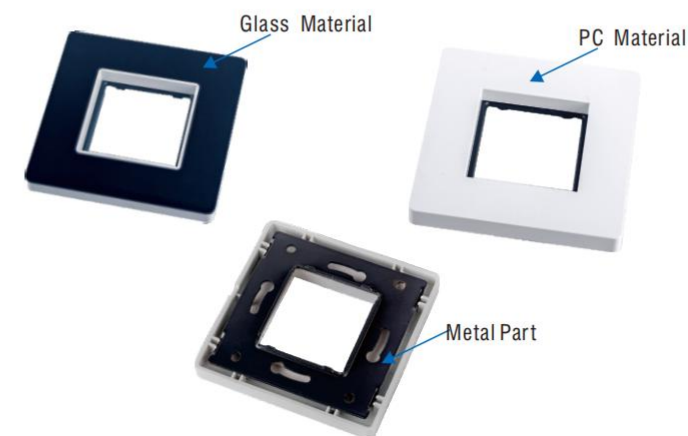

LW-2625

80X80MM Faceplate

Item No	Description
LW-2625A	Glass Material(White Colour)
LW-2625B	Glass Material(Black Colour)
LW-2625C	PC Material(White Colour)
LW-2625D	PC Material(Black Colour)