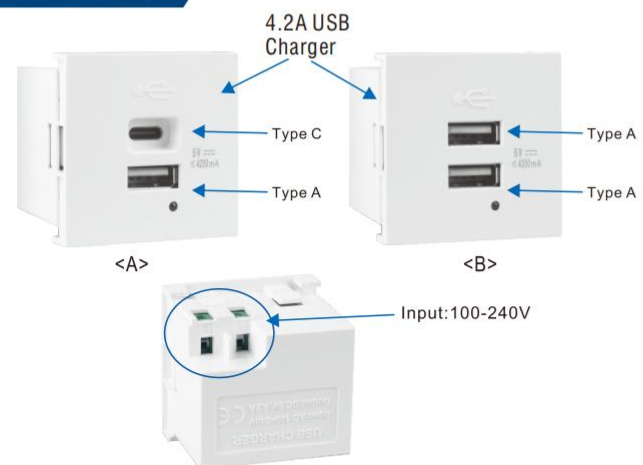

LW-2565

USB Charge (4.2A)

Item No	Description
LW-2565A	45x45mm Dual Port (Type A + Type C)
LW-2565B	45x45mm Dual Port (Type A + Type A)

Output: DC 5V,4.2A