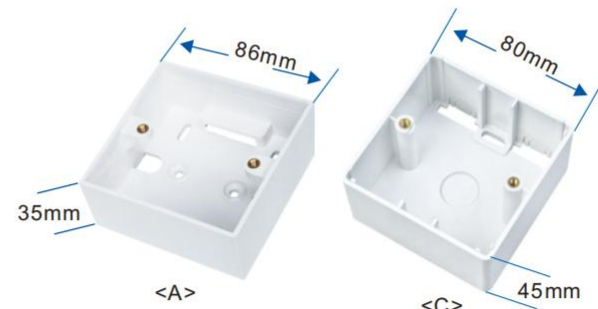

LW-2030

Plastic Bottom
A: 86x86x35mm
C: 80x80x45mm