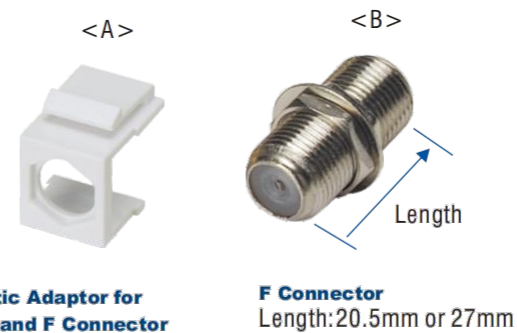

LW-2715

Surface Box 6/12 Keystone Jacks

LW-2281

LW-2281A	45x45mm Single port Shutter
LW-2281B	45x45mm Dual port Shutter
LW-2281C	22.5x45mm Single port Shutter

LW-2371

LW-2372

LW-2373

LW-2374

LW-2035	25x50mm Plastic Shutter	LW-2208A	86x86 Plastic Frame(single Hole)	LW-2208B	86x86 Plastic Frame(dual Hole)	LW-2057A	Single Faceplate With 1pc Shutter(LW-2035)	LW-2057B	Dual Faceplate With 2pc Shutter(LW-2035)

LW-2303 70x115mm FacePlate

LW-2555 70x115mm FacePlate

LW-2373

LW-2304

LW-2305

LW-2305A	Blank Adaptor(Wihte or Black)
LW-2305C	Plastic Adaptor for ST Adaptor(Wihte or Black)
LW-2305D	Plastic Adaptor for SC Simplex Adaptor (Wihte or Black)

LW-USB-180

LW-USB-90

LW-HDMI-180

LW-HDMI-90