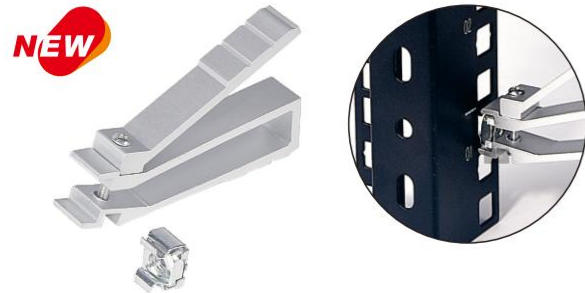

LW-2705

Easy Handle Tool For Cage Nut

Item No	Description
LW-2705	Tool For Mounting Cage Nut