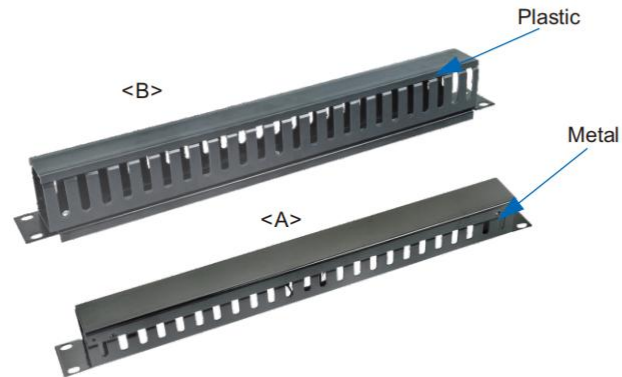

LW-2048

LW-2048A	With 4Pcs Metal Ring (Height:70mm)
LW-2048B	With 5Pcs Metal Ring (Height:70mm)
50mm and 60mm of Height are available Usual Colour:Black Light Grey(RAL7035) is Available	

LW-2049

LW-2049A	With Metal Cover
LW-2049B	With Plastic Cover