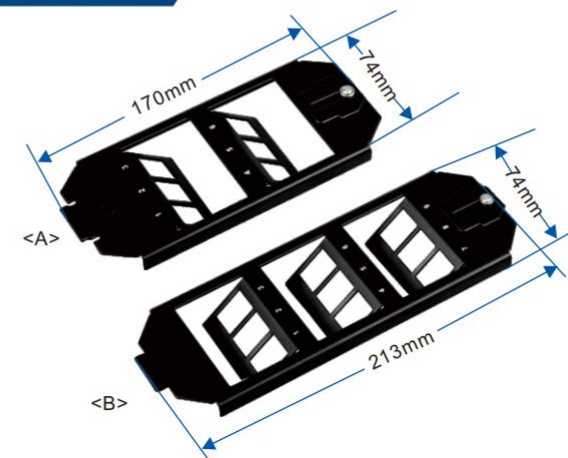

LW-2408

For Floor Box METAL FRAME

Item No	Description
LW-2408A	For 6PCS Keystone Jack
LW-2408B	For 9PCS Keystone Jack