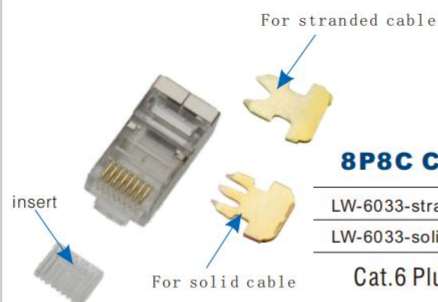

LW-6033

8P8C CAT 6 STP Plug

LW-6033-strand	For stranded cable
LW-6033-solid	For solid cable

Cat.6 Plug With insert