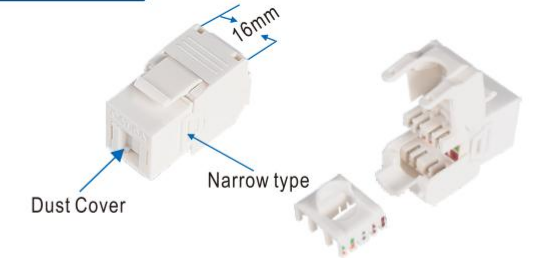

LW-2006

A: Cat.3 RJ11(6P4C) Keystone Jack
C: Cat.3 RJ11(6P4C) Keystone Jack
 110 IDC

LW-2017

A: Cat.5E RJ45 Keystone Jack
B: Cat.6 RJ45 Keystone Jack
 Dual IDC

LW-2321

A: Cat.5E UTP RJ45 Keystone Jack
B: Cat.6 UTP RJ45 Keystone Jack
C: Cat.6A UTP RJ45 Keystone Jack
 Toolless Type
 No need to punch wire by tools

LW-2640

A: Cat.5E UTP Keystone Jack (With Dust Cover)
B: Cat.6 UTP Keystone Jack (With Dust Cover)
C: Cat.6A UTP Keystone Jack (With Dust Cover)
 Toolless Type

LW-2320A

LW-2320A-C5: Cat.5e Keystone Jack (Short Type)
LW-2320A-C6: Cat.6 Keystone Jack (Short Type)
LW-2320A-C6A: Cat.6A Keystone Jack (Short Type)