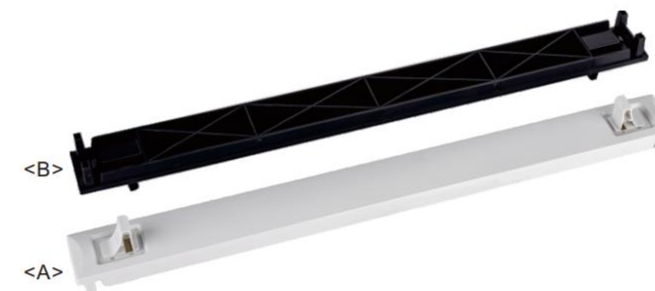

LW-2558

1U Blank Panel(Plastic)

Item No	Description
LW-2558A	1U Blank Panel(Grey)
LW-2558B	1U Blank Panel(Black)
When Order,please Mark The Colour:Black Or Grey(RAL7035)