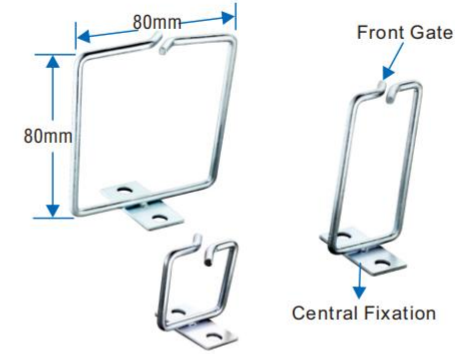

LW-2113A

Metal Cable Ring(Central Fixation/Front Gate)

Item No	Description
LW-2113A-80X80mm	80X80mm Cable Ring(300pcs/CT)
LW-2113A-80X40mm	80X40mm Cable Ring(375pcs/CT)
LW-2113A-40X40mm	40X40mm Cable Ring(450pcs/CT)
Cable Ring is Zinc plated When you order be sure to order full carton