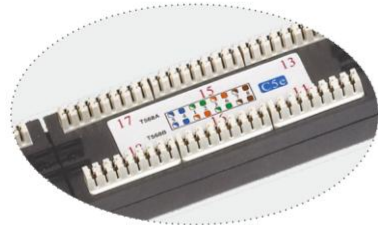

LW-2408

For Floor Box METAL FRAME

Item No	Description
LW-2408A	For 6PCS Keystone Jack
LW-2408B	For 9PCS Keystone Jack

Type of IDC Block For Patch Panel

"110"IDC Block
(Suitable For "110"Tool)

Krone IDC Block
(Suitable For "Krone"Tool)

Dual IDC Block
(Suitable For Both"110"& "Krone" Tool)

When Order,If The Patch Panel have 2-3 Kinds Of IDC Block Please Note and Select

LW-2019A

24 Port UTP Patch Panel

Item No	Description
LW-2019A	24 Port Cat.5E Patch Panel
LW-2019B	24 Port Cat.6 Patch Panel
LW-2019B With 24PCS Cat.6 RJ45 JACK(LW-2002)	
110 IDC	
AMP TYPE	