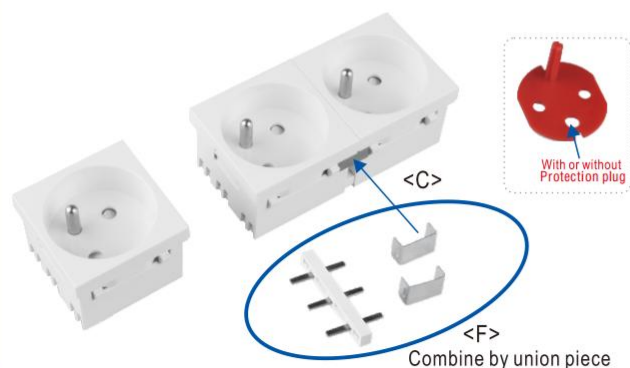

LW-2285(A/B)**Power Socket**

Item No	Description
LW-2285A	White single Power Socket
LW-2285B	Red single Power Socket

Germany Type

LW-2285(C/D/E/F)**Power Socket**

Item No	Description
LW-2285C	Dual Power Socket(2PCS Combine by union piece)
LW-2285D	Triple Power Socket(3PCS Combine by union piece)
LW-2285E	Quadruple Power Socket(4PCS Combine by union piece)
LW-2285F	Union Piece(To Combine 2,3,4 PCS Power Socket)

Germany Type

LW-2567A**45x45mm Single Power Socket**

Item No	Description
LW-2567A	With Protection plug
LW-2567B	Without Protection plug

⊙French Type

LW-2567(C/D/E/F)**Power Socket**

Item No	Description
LW-2567C	Dual Power Socket(2PCS Combine by union piece)
LW-2567D	Triple Power Socket(3PCS Combine by union piece)
LW-2567E	Quadruple Power Socket(4PCS Combine by union piece)
LW-2567F	Union Piece(To Combine 2, 3, 4 PCS Power Socket)