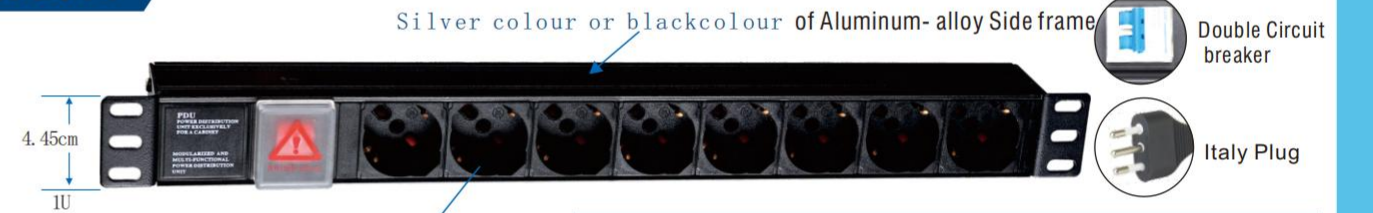

LW-2314

The Socket Are Suitable for Both Italy and Germany

Rated Voltage: 230V, 50/60HZ

Rated Current: 10/16A

19 Inch Power Panel With Italy Socket

Item No	Description
LW-2314A	7 Way socket with switch
LW-2314B	7 Way socket with switch and over-current protector

With 1.8m Power Cable Or As Per Customer's Request

When Order, Please Mark The Colour of Side Frame: Silver Colour or Black Colour

The Socket Are Suitable for Both Italy and Germany