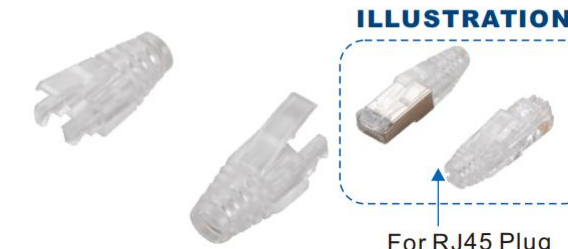

LW-6088

ILLUSTRATION

For RJ45 Plug

PC Strain relief boot

For Cat.5E/Cat.6 lan cable of 5.0-6.5mm