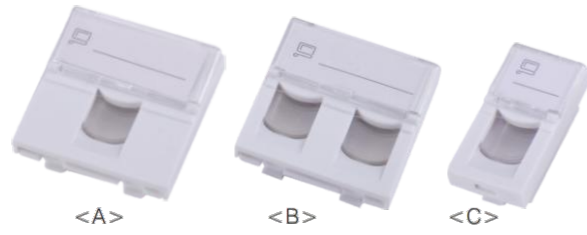

Surface Box 6/12 Keystone Jacks

LW-2281