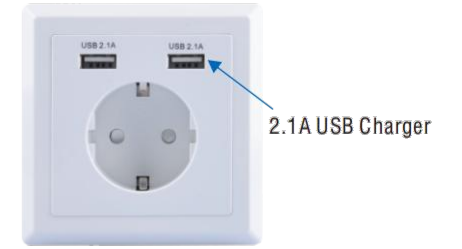

LW-2372

Faceplate with Germany Socket and Dual USB Power Charge Jack
A:80x80mm Type
B:86x86mm Type