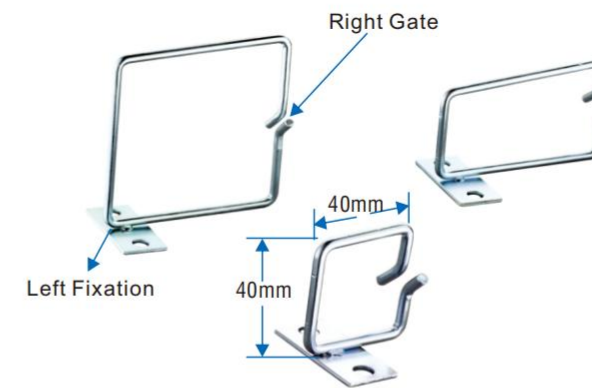

LW-2113C

Metal Cable Ring(Left Fixation/Right Gate)

Item No	Description
LW-2113C-80X80mm	80X80mm Cable Ring(300pcs/CT)
LW-2113C-80X40mm	80X40mm Cable Ring(375pcs/CT)
LW-2113C-40X40mm	40X40mm Cable Ring(450pcs/CT)
Cable Ring is Zinc plated When you order be sure to order full carton