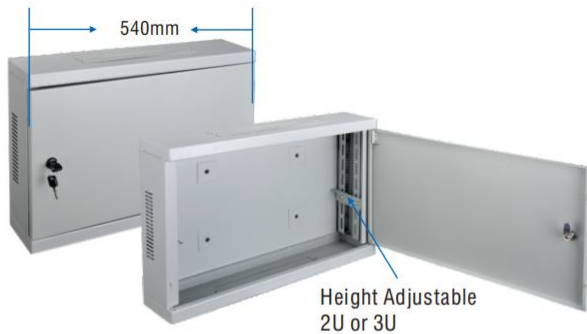

LW-2328

19 Inch Wall-Mount Cabinet

Item No	Description
LW-2328-2U	2U 19 inch Cabinet
LW-2328-3U	3U 19 inch Cabinet

Colour:Light Grey
2U Size:540(W)x350(H)x120(D)mm
3U Size:540(W)x400(H)x180(D)mm