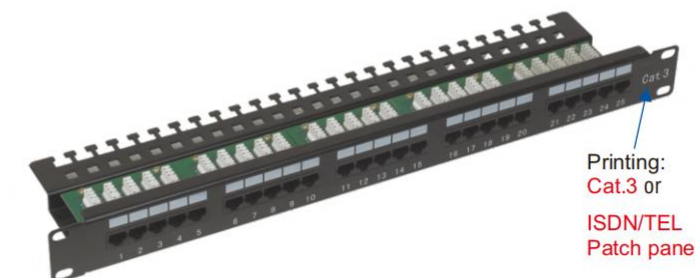

LW-2085

25 Port Cat.3 Telephone Patch Panel

Item No	Description
LW-2085	25 Port Cat.3 ISDN Telephone Patch Panel
Usual Colour:Black Light Grey(Colour Code:RAL7035)is Optional