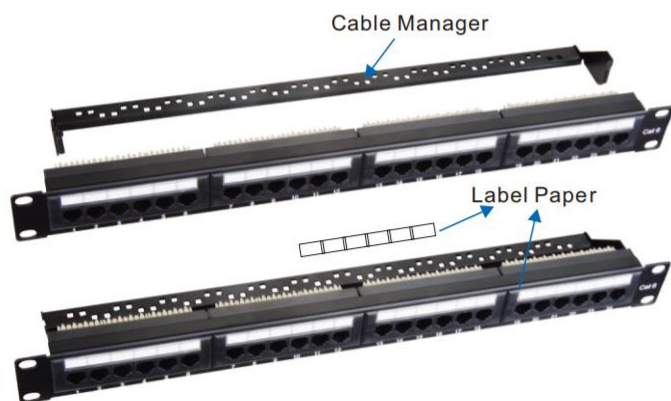

LW-2178

24P UTP Patch Panel with cable management

Item No	Description
LW-2178A-Dual	24PortCat.5E Patch Panel withcable management(DualIDC)
LW-2178A-KR	24PortCat.5E Patch Panel withcable management(KroneIDC)
LW-2178A-110	24PortCat.5E Patch Panel withcable management(110DC)
LW-2178C-Dual	24PortCat.6 Patch Panel withcable management(DualIDC)
LW-2178C-KR	24PortCat.6 Patch Panel withcable management(KroneIDC)
LW-2178C-110	24PortCat.6 Patch Panel withcable management(110DC)

When Order,Please Select The Type Of IDC Block
With Laber Paper
48 Ports Patch Panel are available