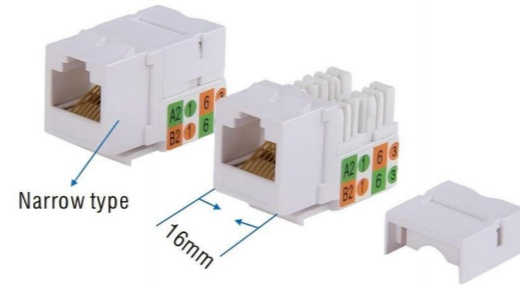

A: Cat.5E RJ45 Keystone Jack
B: Cat.6 RJ45 Keystone Jack
C: Cat.6A RJ45 Keystone Jack

LW-2301

A: Cat.6A STP RJ45 Keystone Jack
B: Cat.6 STP RJ45 Keystone Jack
 Toolless Type

LW-2601

LW-2601-Cat.6: Cat.6 STP Keystone Jack(Toolless type)
LW-2601-Cat.6A: Cat.6A STP Keystone Jack(Toolless type)
 Toolless type
 With Front Spring Dust Door