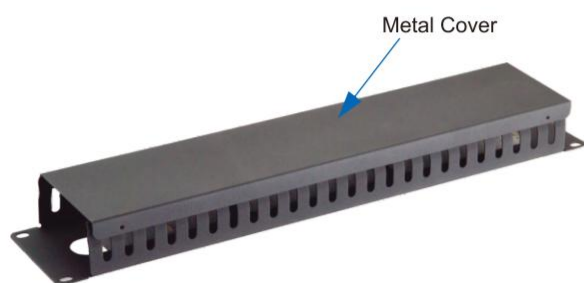

All material of cable manager is plastic

LW-2109

2U Cable Manager

Item No	Description
LW-2109	2U Cable Manager With 4 Pcs Metal Ring

LW-2112

2U Cable Manager

Item No	Description
LW-2112	2U Cable Manager With Metal Cover