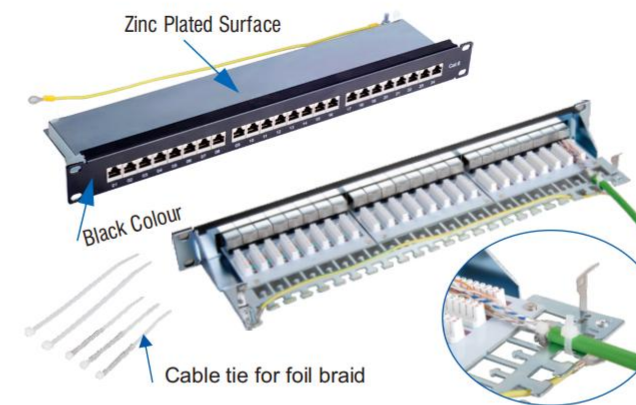

LW-2294

24 Ports UTP Patch Panel(Empty)

Item No	Description
LW-2294	24P UTP Patch Panel(Empty Frame)

The empty patch panel is suitable for UTP keystone jack of LW-2007/LW-2321/LW-2200

LW-2289-Cat.6/6A

24Port STP Patch Panel