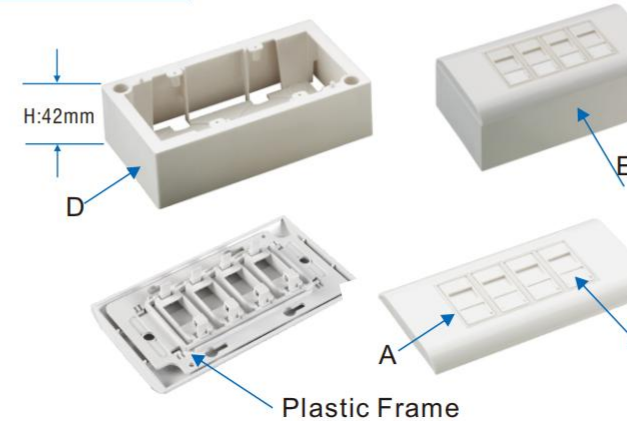

Colour: pure white
 LW-2543 is suitable for LW-2017-Cat. 5E or LW-2017-Cat. 6, if you need the box with LW-2017, please indicate when you order

LW-2104

80X80mm FacePlate and Bottom

Item No	Description
LW-2104A	80X80mm FacePlate without Shutter
LW-2104B	22.5X45mm Shutter
LW-2104C	80X80mm FacePlate With 2Pcs Shutter
LW-2104D	80X80mm Bottom
LW-2104E	80X80mm FacePlate With 2Pcs Shutter and Bottom

Shutter is Suitable For RJ45 Jack

LW-2105

80X150mm FacePlate and Bottom

Item No	Description
LW-2105A	80X150mm FacePlate without Shutter
LW-2105B	22.5X45mm Shutter
LW-2105C	80X150mm FacePlate With Shutter
LW-2105D	80X150mm Bottom
LW-2105E	80X150mm FacePlate With Shutter and Bottom