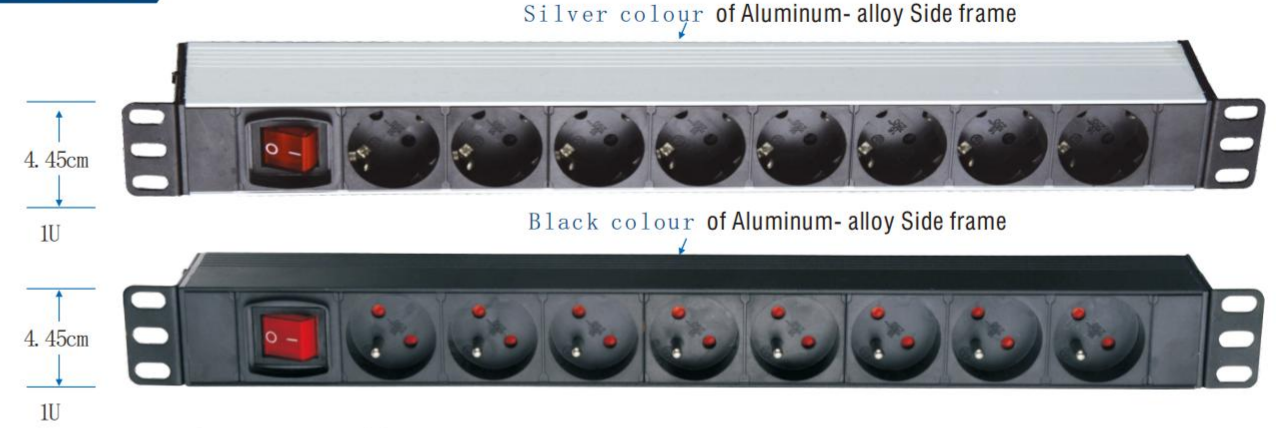

LW-2261

1U 19 Inch Power Panel

Item No	Description
LW-2261A-GER	8 Way Germany socket with switch
LW-2261B-FR	8 Way French socket with switch
LW-2261C-GER	8 Way Germany socket with switch and Over-current Protector
LW-2261D-FR	8 Way French socket with switch and Over-current Protector

With 1.8m Power Cable Or As Per Customer's Request
When Order, Please Mark The Colour of Side Frame: Silver Colour or Black Colour