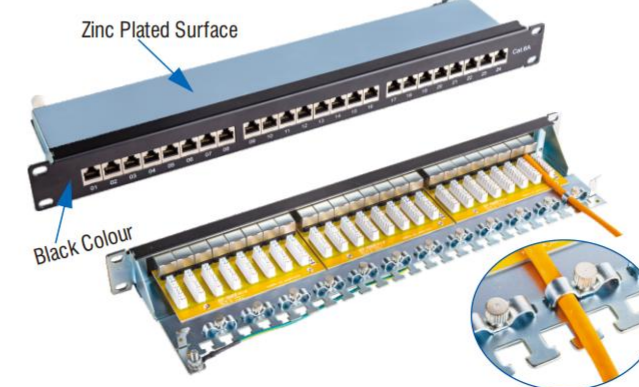

LW-2376-Cat.6/6A

24Port STP Patch Panel

Item No	Description
LW-2376-Cat.6	24 Port STP Cat.6 Patch Panel
LW-2376-Cat.6A	24 Port STP Cat.6A Patch Panel

Usual Colour:Black
Light Grey(Colour Code:RAL7035)is Optional