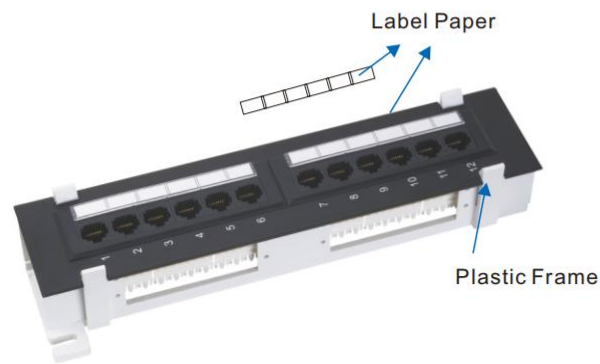

LW-2223

10 Inch 8 Ports Cat.5E Patch Panel

Item No	Description
LW-2223-Cat.5E	10 Inch 8 Ports Cat.5E Patch Panel
LW-2223-Cat.6	10 Inch 8 Ports Cat.6 Patch Panel
	Dual IDC

LW-2180

10 Inch 12 Ports Patch Panel(With Plastic Frame)