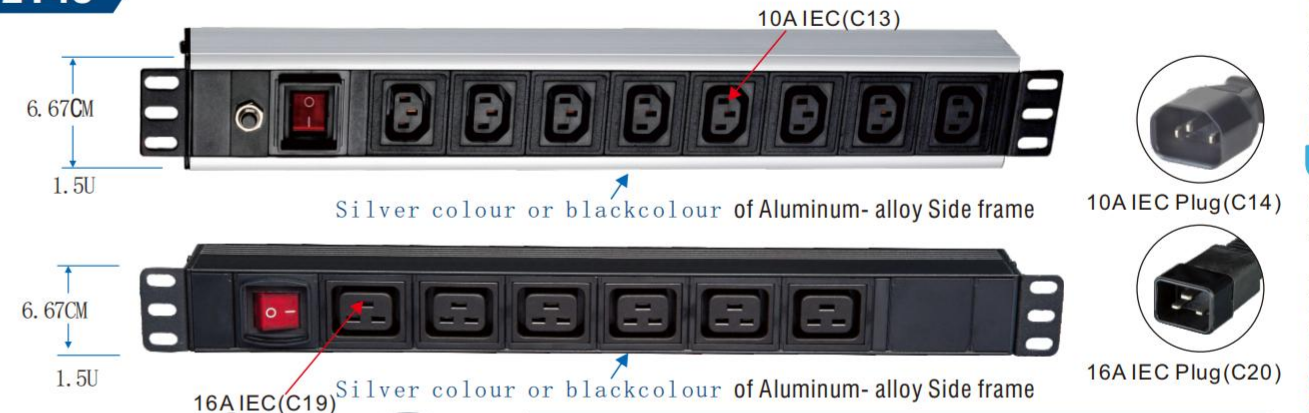

LW-2143

Silver colour or blackcolour of Aluminum- alloy Side frame

19 Inch Power Panel With IEC Socket

Item No	Description
LW-2143A-10A	9 Way socket with switch
LW-2143B-10A	8 Way socket with switch and over-current protector
LW-2143C-16A	8 Way socket without switch
LW-2143D-16A	7 Way socket with switch and over-current protector

With 1.8m Power Cable Or As Per Customer's Request
When Order, Please Mark The Colour of Side Frame:
Silver Colour or Black Colour

Rated Voltage:230V,50/60HZ
Rated Current:10/16A