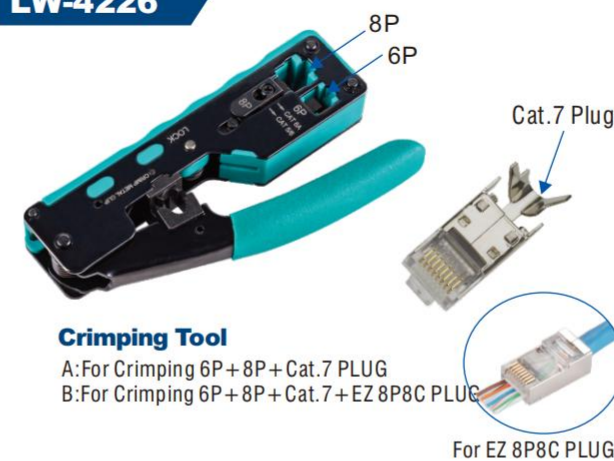

LW-4101

Wire Stripper
A: Red and Black Color Handle
B: Orange and Black Color Handle
For 0.5-6mm wire

LW-4220

Crimping Tool For 8P

LW-4226

Crimping Tool
A: For Crimping 6P+8P+ Cat.7 PLUG
B: For Crimping 6P+8P+ Cat.7+ EZ 8P8C PLUG

LW-4227

Crimping Tool
A: For Crimping 6P+8P
B: For Crimping 6P+8P+ EZ 8P8C PLUG

LW-4221

Crimping Tool
For Crimping 8P+EZ 8P8C PLUG

LW-4222

Crimping Tool
For Crimping 6P+8P+ EZ 8P8C PLUG

LW-4228

For UTP/STP & Multi-conductor Cable From 3.2-9mm