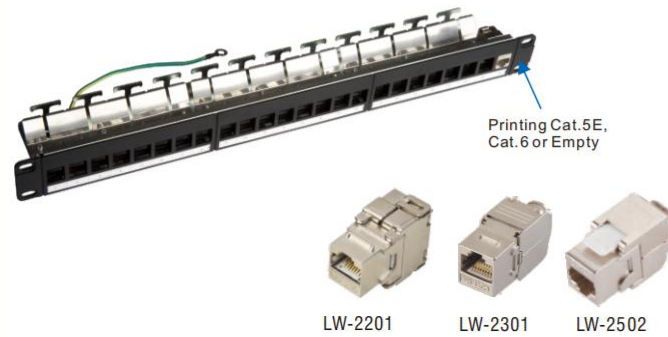

LW-2291

24 Ports STP Patch Panel(Empty)

Item No	Description
LW-2291	24P STP Patch Panel(Empty Frame)

The empty patch panel is suitable for STP keystone jack of LW-2201/ LW-2301/LW-2502