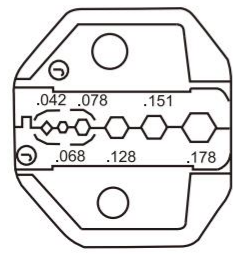

336J

HEX.042 .068 .0.780 .128 .151 .178 (1.07/1.72/1.98/3.25/3.84/4.52MM)
RG 174,179,Belden,8218,Fiber Optic