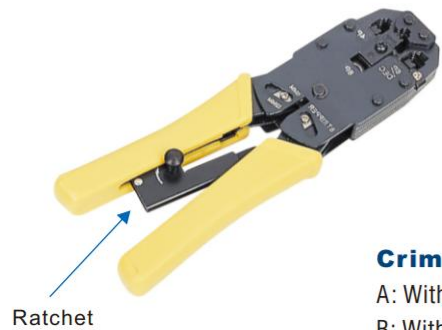

Crimp Tool
A: With Ratchet
B: Without Ratchet
For 4P+6P+8P

LW-4016C,D