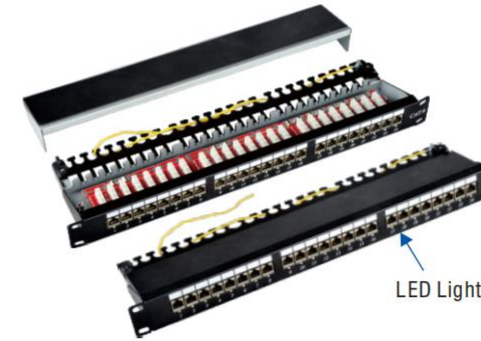

LW-2082

8 Port STP Patch Panel

Item No	Description
LW-2082 -Cat.5E	8 Port STP Cat.5E Patch Panel
LW-2082 -Cat.6	8 Port STP Cat.6 Patch Panel

Colour :Light Grey (RAL7035)
Cat.6A is available

LW-2083

12 Port STP Patch Panel

Item No	Description
LW-2083 -Cat.5E	12 Port STP Cat.5E Patch Panel
LW-2083 -Cat.6	12 Port STP Cat.6 Patch Panel

Colour :Light Grey (RAL7035)
Cat.6A is available

LW-2394

10 Inch 8 Port STP Patch Panel

Item No	Description
LW-2394 -Cat.5E	8 Port STP Cat.5E Patch Panel
LW-2394 -Cat.6	8 Port STP Cat.6 Patch Panel
LW-2394 -Cat.6A	8 Port STP Cat.6A Patch Panel

Colour :Light Grey (RAL7035)
Black Colour is Optional

LW-2395

10 Inch 12 Port STP Patch Panel

Item No	Description
LW-2395 -Cat.5E	12 Port STP Cat.5E Patch Panel
LW-2395 -Cat.6	12 Port STP Cat.6 Patch Panel
LW-2395 -Cat.6A	12 Port STP Cat.6A Patch Panel

Colour :Light Grey (RAL7035)
Black Colour is Optional

LW-2411

Cat.5e(Cat.6) UTP Patch Panel With LED

Item No	Description
LW-2411-Cat.5E	24 Port Cat.5E UTP Patch Panel(With LED)
LW-2411-Cat.6	24 Port Cat.6 UTP Patch Panel(With LED)

Krone IDC

LW-2412

Cat.5E(Cat.6) STP Patch Panel With LED

Item No	Description
LW-2412-Cat.5E	24 Port STP Cat.5E Patch Panel(With LED)
LW-2412-Cat.6	24 Port STP Cat.6 Patch Panel(With LED)

Usual Colour:Black
Krone IDC

LW-2510

Transmitter for LED Patch Panel(LW-2411,LW-2412)

UTP or STP LED patch panel Testing Instruction

NOTE : The LED patch shoule use together with the transmitter, or the LED light can not indicate the connection status.