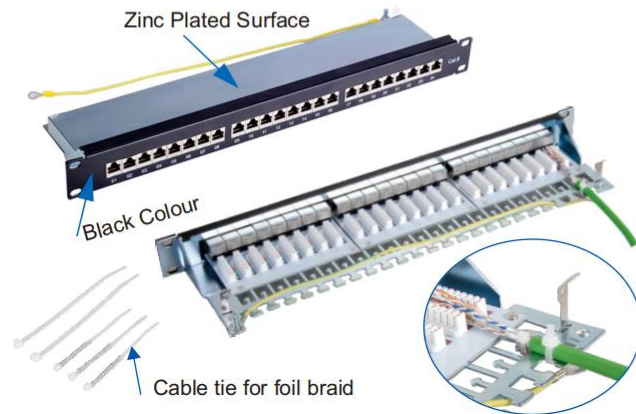

LW-2289

24Port STP Patch Panel

Item No	Description
LW-2289-Cat.6	24 Port STP Cat.6 Patch Panel
LW-2289-Cat.6A	24 Port STP Cat.6A Patch Panel
Usual Colour:Black Light Grey(Colour Code:RAL7035)is Optional	

LW-2126

24Port UTP Patch Panel

Item No	Description
LW-2126-Cat.5E	24 Port UTP Cat.5E Patch Panel
LW-2126-Cat.6	24 Port UTP Cat.6 Patch Panel

LW-2310