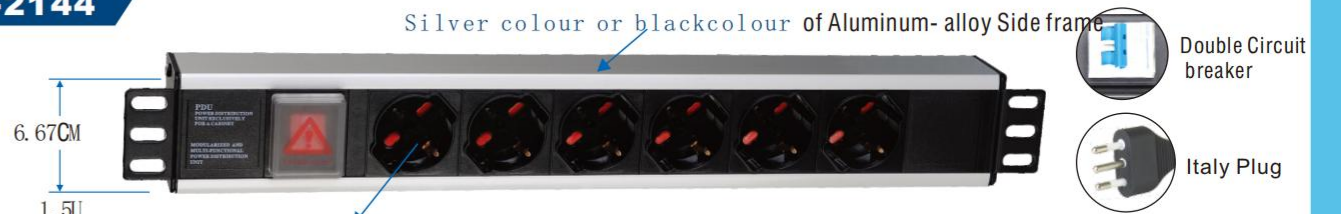

LW-2144

Silver colour or blackcolour of Aluminum- alloy Side frame

The Socket Are Suitable for Both Italy and Germany

19 Inch Power Panel With Italy Socket

Item No	Description
LW-2144A	7 Way socket with switch
LW-2144B	7 Way socket with switch and over-current protector

With 1.8m Power Cable Or As Per Customer's Request
When Order, Please Mark The Colour of Side Frame:
Silver Colour or Black Colour
The Socket Are Suitable for Both Italy and Germany

Rated Voltage:230V,50/60HZ
Rated Current:10/16A