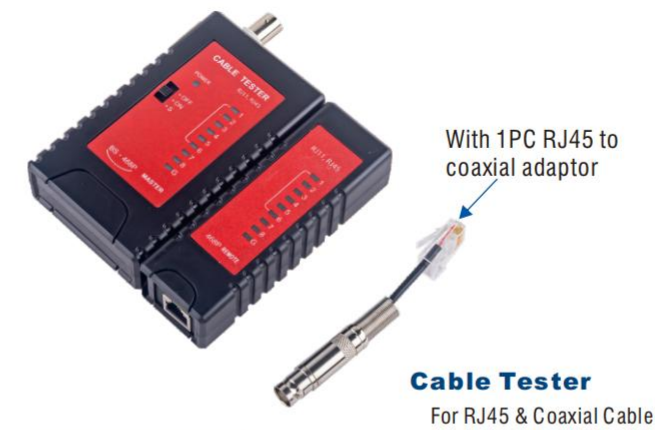

Tool For Keystone Jack

Item No	Description
LW-4241	Tool For Keystone Jack(LW-2005) For Keystone Jack(LW-2005)

LW-4236

Cable Tester
For RJ45 & Coaxial Cable

LW-4237