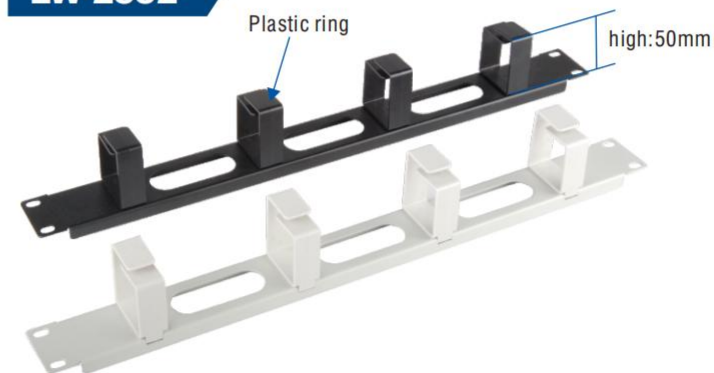

LW-2552

Cable Manager

Item No	Description
LW-2552	Cable Manager With 4 Pcs Plastic Ring With hole on Bottom Plate When Order,please Mark The Colour:Black Or Grey (RAL7035)