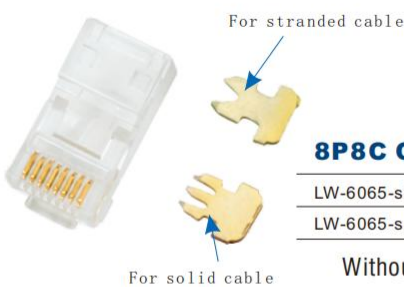

LW-6065

8P8C Cat 6 UTP Plug

LW-6065-strand	For stranded cable
LW-6065-solid	For solid cable

Without insert