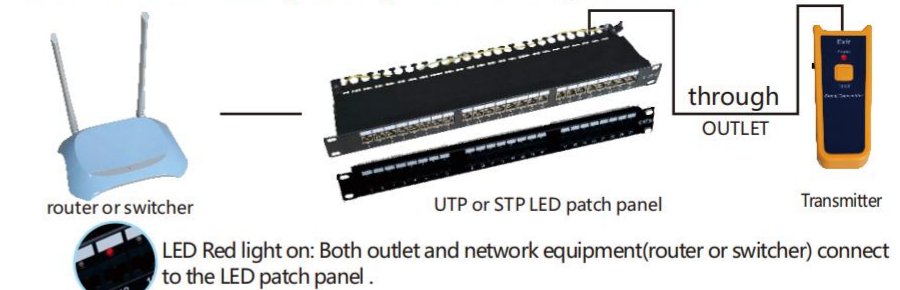

LW-2510

Transmitter for LED Patch Panel(LW-2411,LW-2412)

UTP or STP LED patch panel Testing Instruction