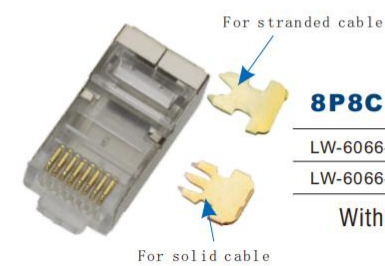

LW-6066

8P8C Cat 6 STP Plug

LW-6066-strand	For stranded cable
LW-6066-solid	For solid cable

Without insert