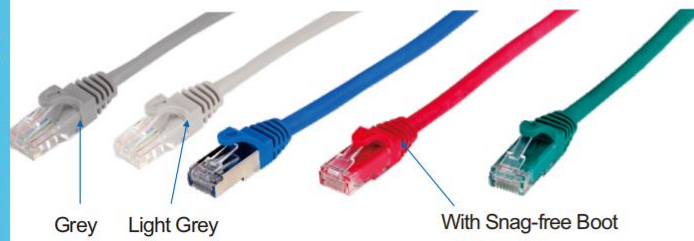

Lan Patch Cord	
Item No	Description
LW-2331A-UTP-CAT.5E	Cat.5E UTP Patch Cord
LW-2331B-UTP-CAT.6	Cat.6 UTP Patch Cord
LW-2331C-STP-CAT.5E	Cat.5E STP Patch Cord
LW-2331D-STP-CAT.6	Cat.6 STP Patch Cord
Colour Of Cable: Grey, Blue, Red, Yellow, Green...	
Length Of Cable:0.5M,1M,3M,5M,7M,10M...	
With Snag-free Boot