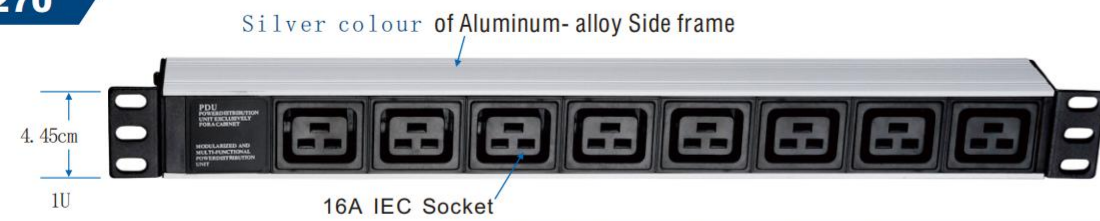

LW-2270

Silver colour of Aluminum-alloy Side frame

1U 19 Inch Power Panel

Item No	Description
LW-2270A	8 Way IEC 16A socket without switch
LW-2270B	7 Way IEC 16A socket with switch and Over-current Protector

With 1.8m Power Cable Or As Per Customer's Request
When Order, Please Mark The Colour of Side Frame: Silver Colour or Black Colour