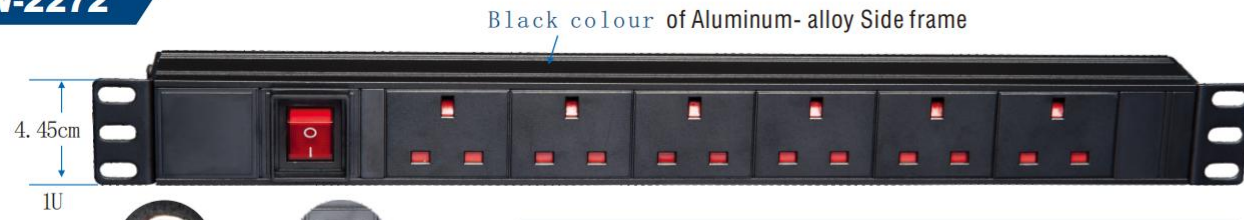

LW-2272

Over-current protector Switch

Rated Voltage:230-250V,50/60HZ
Rated Current:10/13A

1U 19 Inch Power Panel

Item No	Description
LW-2272A	6 Way UK socket with switch
LW-2272B	7 Way UK socket without switch

With 1.8m Power Cable Or As Per Customer's Request
When Order, Please Mark The Colour of Side Frame: Silver Colour or Black Colour