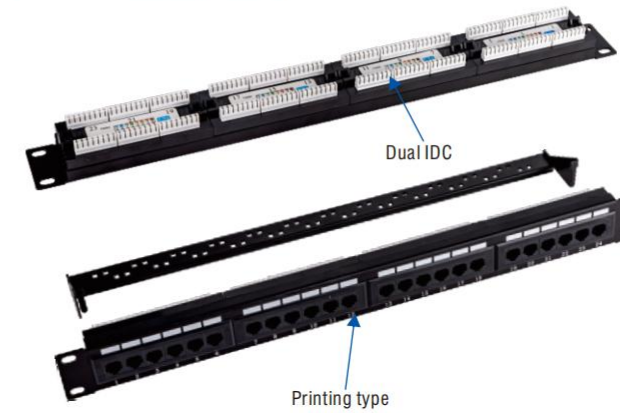

LW-2291

24 Ports STP Patch Panel(Empty)

Item No	Description
LW-2291	24P STP Patch Panel(Empty Frame)

The empty patch panel is suitable for STP keystone jack of LW-2201/ LW-2301/LW-2502

LW-2509(E,F)

24P UTP Patch Panel with cable management