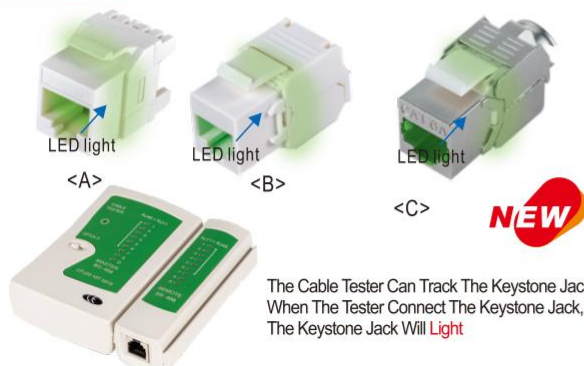

LW-2609

Rj45 UTP Keystone Jack

Item No	Description
LW-2606A-C6	Cat.6 UTP Keystone Jack (LED Type)
LW-2606A-C6A	Cat.6A UTP Keystone Jack (LED Type)
LW-2606B-C6	Cat.6 UTP Keystone Jack (LED Type)
LW-2606B-C6A	Cat.6A UTP Keystone Jack (LED Type)
LW-2606C-C6	Cat.6 STP Keystone Jack (LED Type)
LW-2606C-C6A	Cat.6A STP Keystone Jack (LED Type)

*Dual IDC