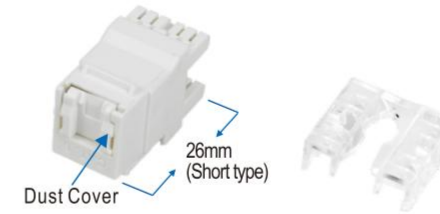

LW-2320B

LW-2320B-C5: Cat.5e Jack With Dust Cover (Short Type)
LW-2320B-C6: Cat.6 Jack With Dust Cover (Short Type)
LW-2320B-C6A: Cat.6A Jack With Dust Cover (Short Type)
Dual IDC
Colour:white or black