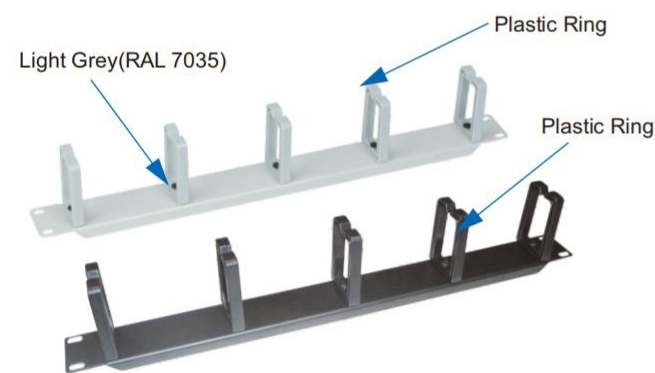

LW-2054

Item No	Description
LW-2054	With 5PCS Plastic Ring
Usual Colour:Black Light Grey(Colour Code:RAL7035)is Optional