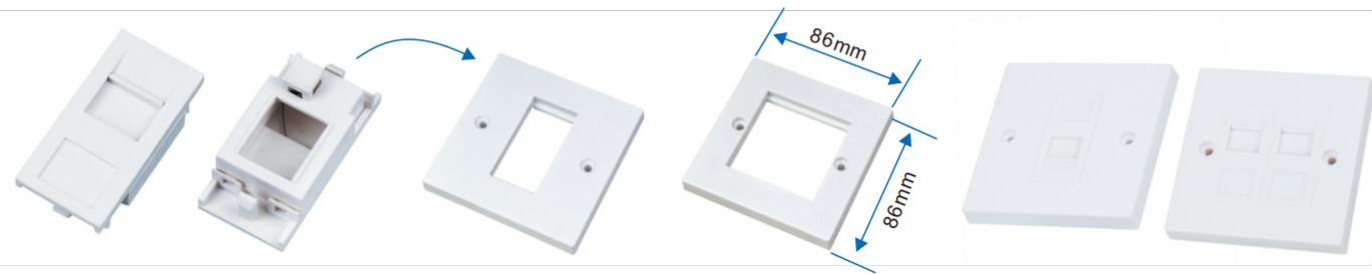

LW-2372

Faceplate with Germany Socket and Dual USB Power Charge Jack
A:80x80mm Type
B:86x86mm Type

LW-2373

Faceplate with French Socket and Single USB Power Charge Jack
A:80x80mm Type
B:86x86mm Type

LW-2374

Faceplate with French Socket and Dual USB Power Charge Jack
A:80x80mm Type
B:86x86mm Type

LW-2035	25x50mm Plastic Shutter	LW-2208A	86x86 Plastic Frame(single Hole)	LW-2208B	86x86 Plastic Frame(dual Hole)	LW-2057A	Single Faceplate With 1pc Shutter(LW-2035)	LW-2057B	Dual Faceplate With 2pc Shutter(LW-2035)
----------------	-------------------------	-----------------	----------------------------------	-----------------	--------------------------------	-----------------	--	-----------------	--