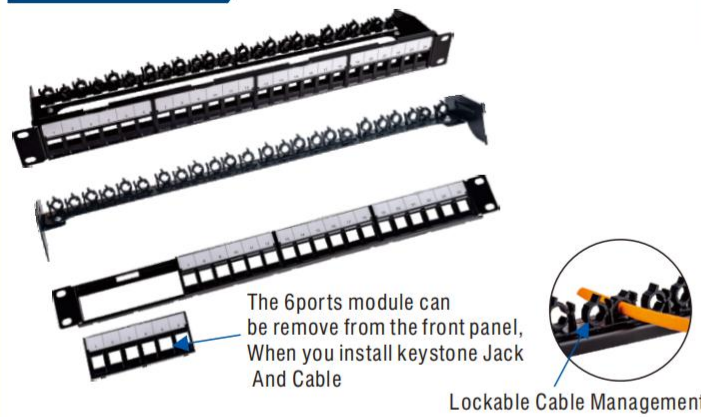

the Empty Patch Is Only For Keystone Jack

UTP keystone Jack

STP keystone Jack

LW-2634U

The 6ports module can be remove from the front panel, When you install keystone Jack And Cable

Lockable Cable Management