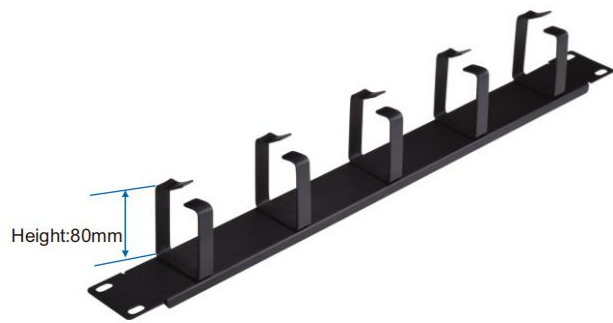

LW-2377

LW-2377	With 5Pcs Metal Ring (Height:80mm)
Colour:Black