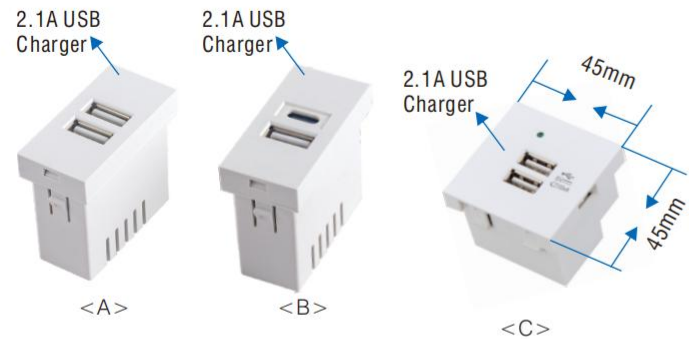

LW-2623

USB Charge And Blank Shutter

Item No	Description
LW-2623A	2.1A USB Charge Jack
LW-2623B	22.5x45mm Blank Shutter For HDMI and USB Adaptor

LW-2621

USB Charge (2.1A)

Item No	Description
LW-2621A	22.5x45mm Dual Port (Type A + Type A)
LW-2621B	22.5x45mm Dual Port (Type A + Type C)
LW-2621C	45x45mm Dual Port (Type A + Type A)