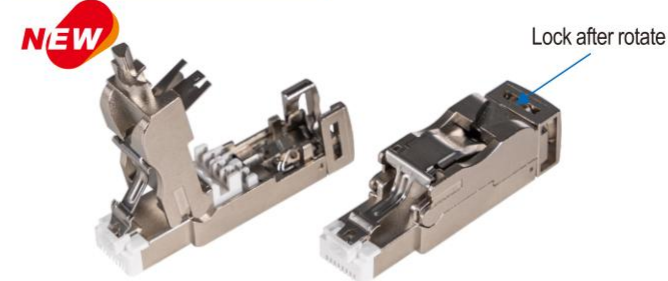

UTP Tooless Modular Plug

LW-6090U-C6	Cat.6
LW-6090U-C6A	Cat.6A

- ⊙ Screw fixed type

LW-6090S

STP Tooless Modular Plug

LW-6090S-C6	Cat.6
LW-6090S-C7	Cat.7

- ⊙ Screw fixed type

LW-2718-4P/8P