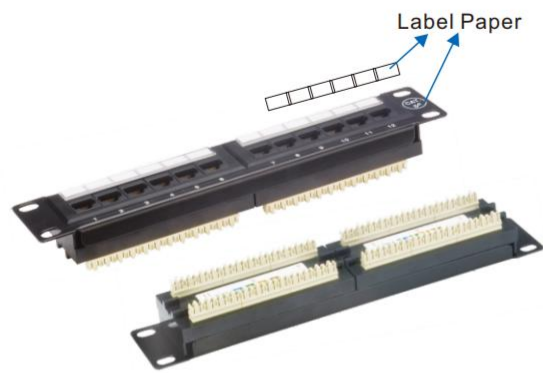

LW-2128

10 Inch 12 Port Cat.5E Patch Panel

Item No	Description
LW-2128-110	12 P Cat.5E Patch Panel(110 IDC)
LW-2128-Dual	12 P Cat.5E Patch Panel(Dual IDC)
LW-2128-KR	12 P Cat.5E Patch Panel(Krone IDC)