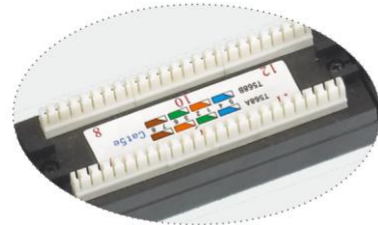

Dual IDC Block
(Suitable For Both"110"& "Krone" Tool)

When Order,If The Patch Panel have 2-3 Kinds Of IDC Block Please Note and Select

LW-2019A

24 Port UTP Patch Panel

Item No	Description
LW-2019A	24 Port Cat.5E Patch Panel
LW-2019B	24 Port Cat.6 Patch Panel
LW-2019B With 24PCS Cat.6 RJ45 JACK(LW-2002)	
110 IDC	
AMP TYPE	