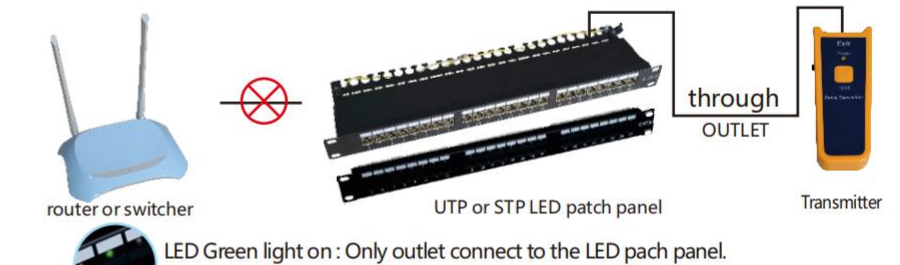

LW-2510

Transmitter for LED Patch Panel(LW-2411,LW-2412)

UTP or STP LED patch panel Testing Instruction