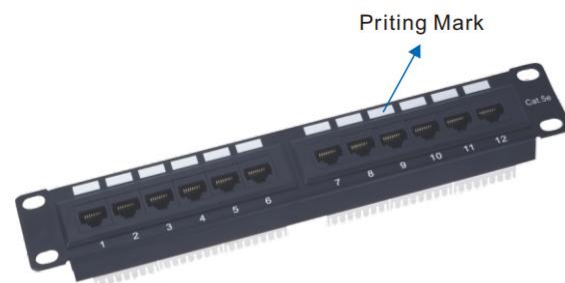

LW-2181

10 Inch 12 Ports Cat.5E Patch Panel

Item No	Description
LW-2181A	12 P Cat.5E Patch Panel(Dual IDC)
LW-2181B	12 P Cat.6 Patch Panel(Dual IDC)
	110 and Krone IDC are Available